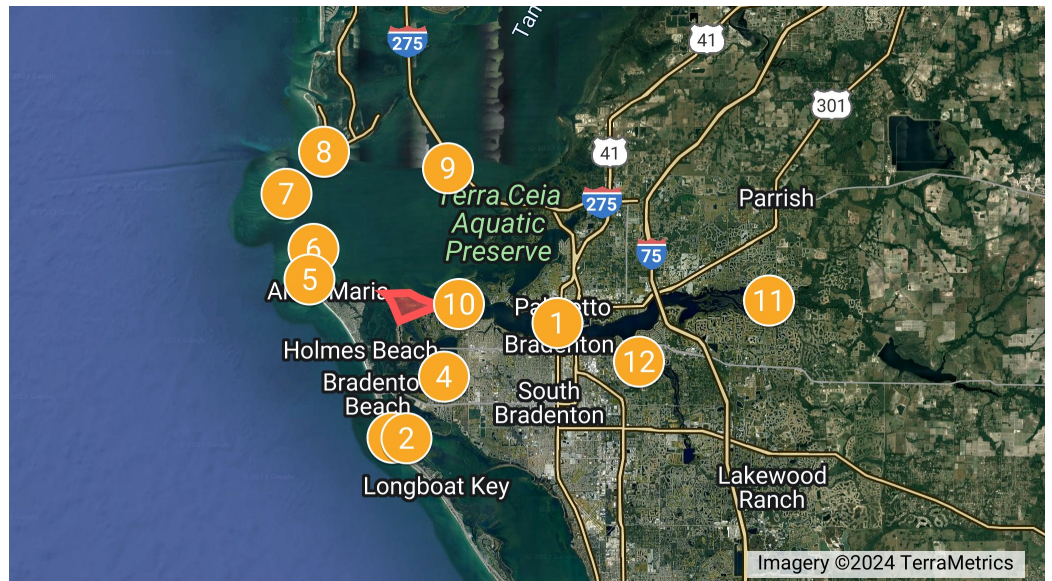

# Destinations

## Sandbars, islands and beaches

- 1 Pirate Monkey Boat Rentals
- 2 Jewfish Key
- 3 Beer Can Island
- 4 Palma Sola Bay
- 5 Bean Point
- 6 Passage Key
- 7 Egmont Key
- 8 Fort De Soto
- 9

## Skyway Fishing Pier State Park

- 10 De Soto National Memorial
- 11 Fort Hamer Park
- 12 Braden River

## Restricted Area

-  Restricted Area

Sandbars, islands and beaches in our rental area you can visit