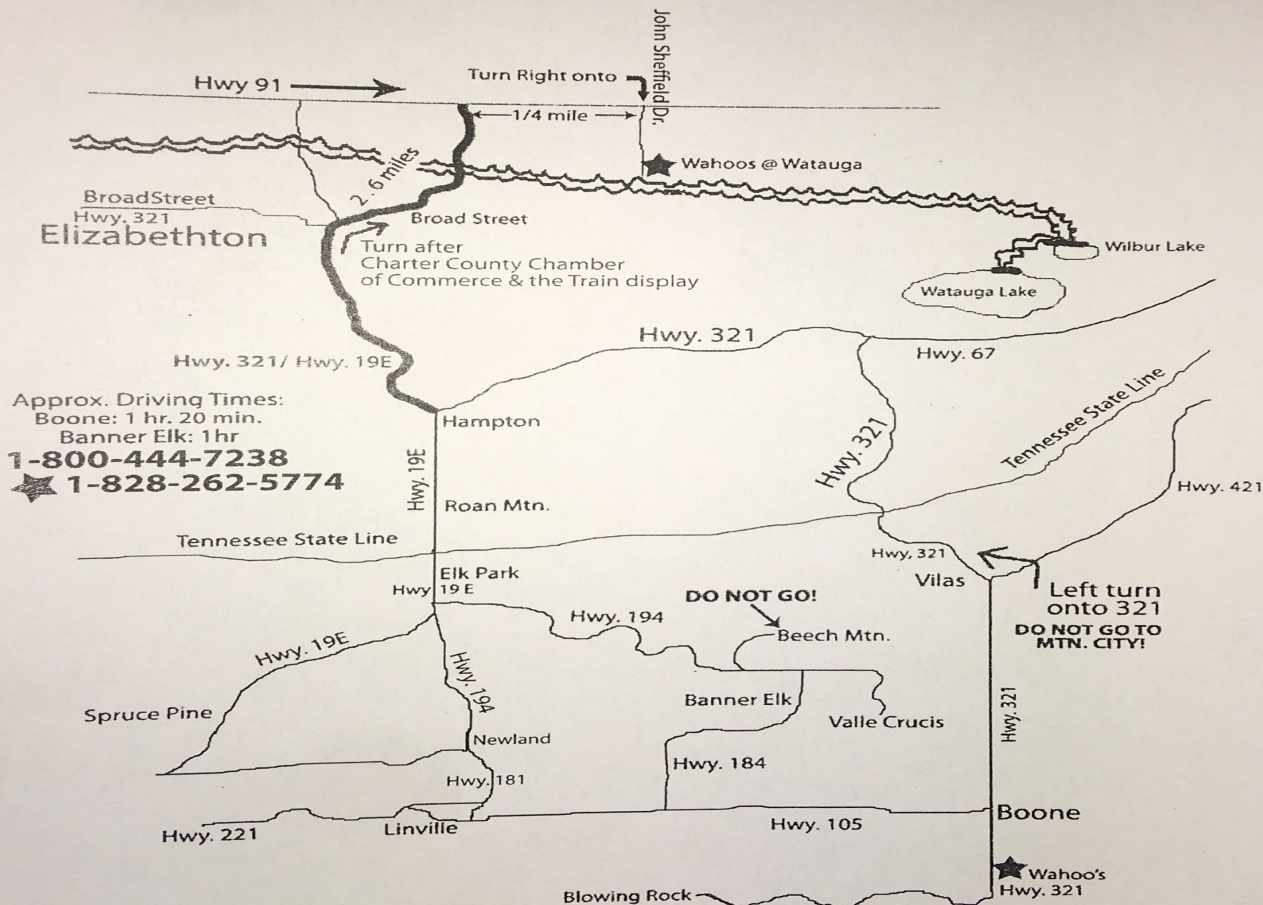

# Map to Wahoo's on the Watauga River

Watauga River Outpost  
105 John Sheffield Drive  
Elizabethton, TN 37644

From Boone:  
Take Hwy. 421 North to Hwy. 321 N  
(At Skateworld).  
Turn Left onto Hwy. 321 N.  
At end of 321 N., turn left to stay on 321 N.  
At the end of 321 N., turn right onto Hwy.  
19E to Elizabethton.  
Turn right onto Hwy. 91 N toward Stony  
Creek.  
105 John Sheffield Dr. is approximately  
2 miles on the right.

From Banner Elk:  
Take Hwy 184 to Hwy 194 South.  
At the end of Hwy. 194, turn right onto  
Hwy. 19 E to Elizabethton.  
When in Elizabethton, turn right onto  
Hwy. 91 N toward Stony Creek.  
105 John Sheffield Dr. is approximately  
2 miles on the right.