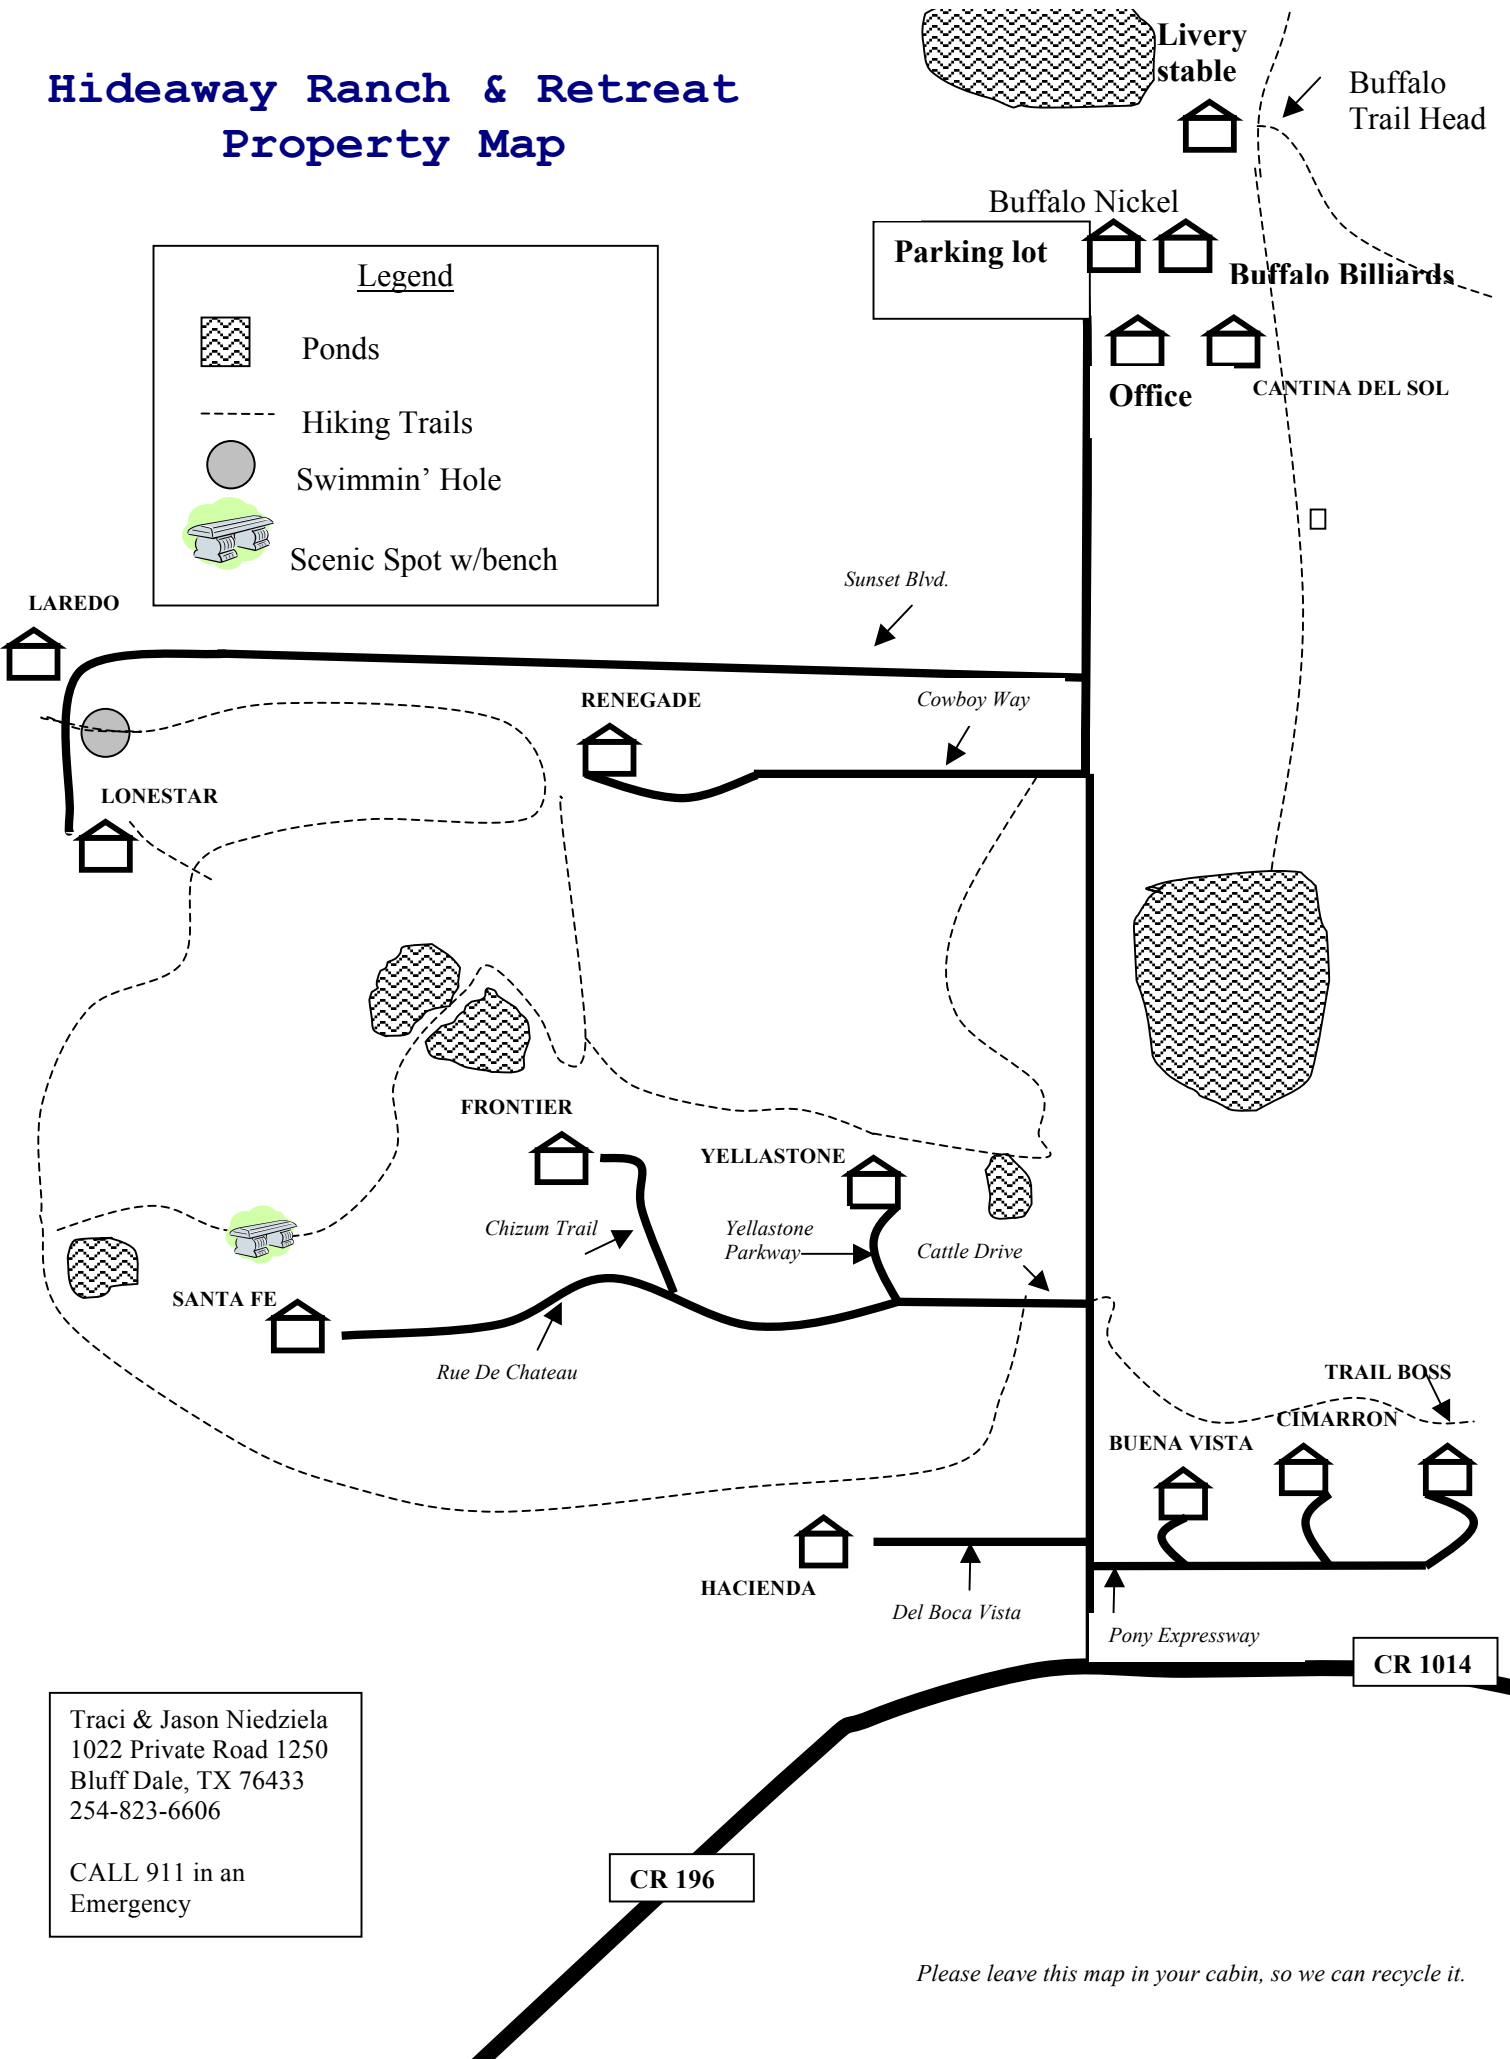

Hideaway Ranch & Retreat Property Map

Legend

-  Ponds
-  Hiking Trails
-  Swimmin' Hole
-  Scenic Spot w/bench

Traci & Jason Niedziela
 1022 Private Road 1250
 Bluff Dale, TX 76433
 254-823-6606

CALL 911 in an
 Emergency

CR 196

CR 1014

Please leave this map in your cabin, so we can recycle it.