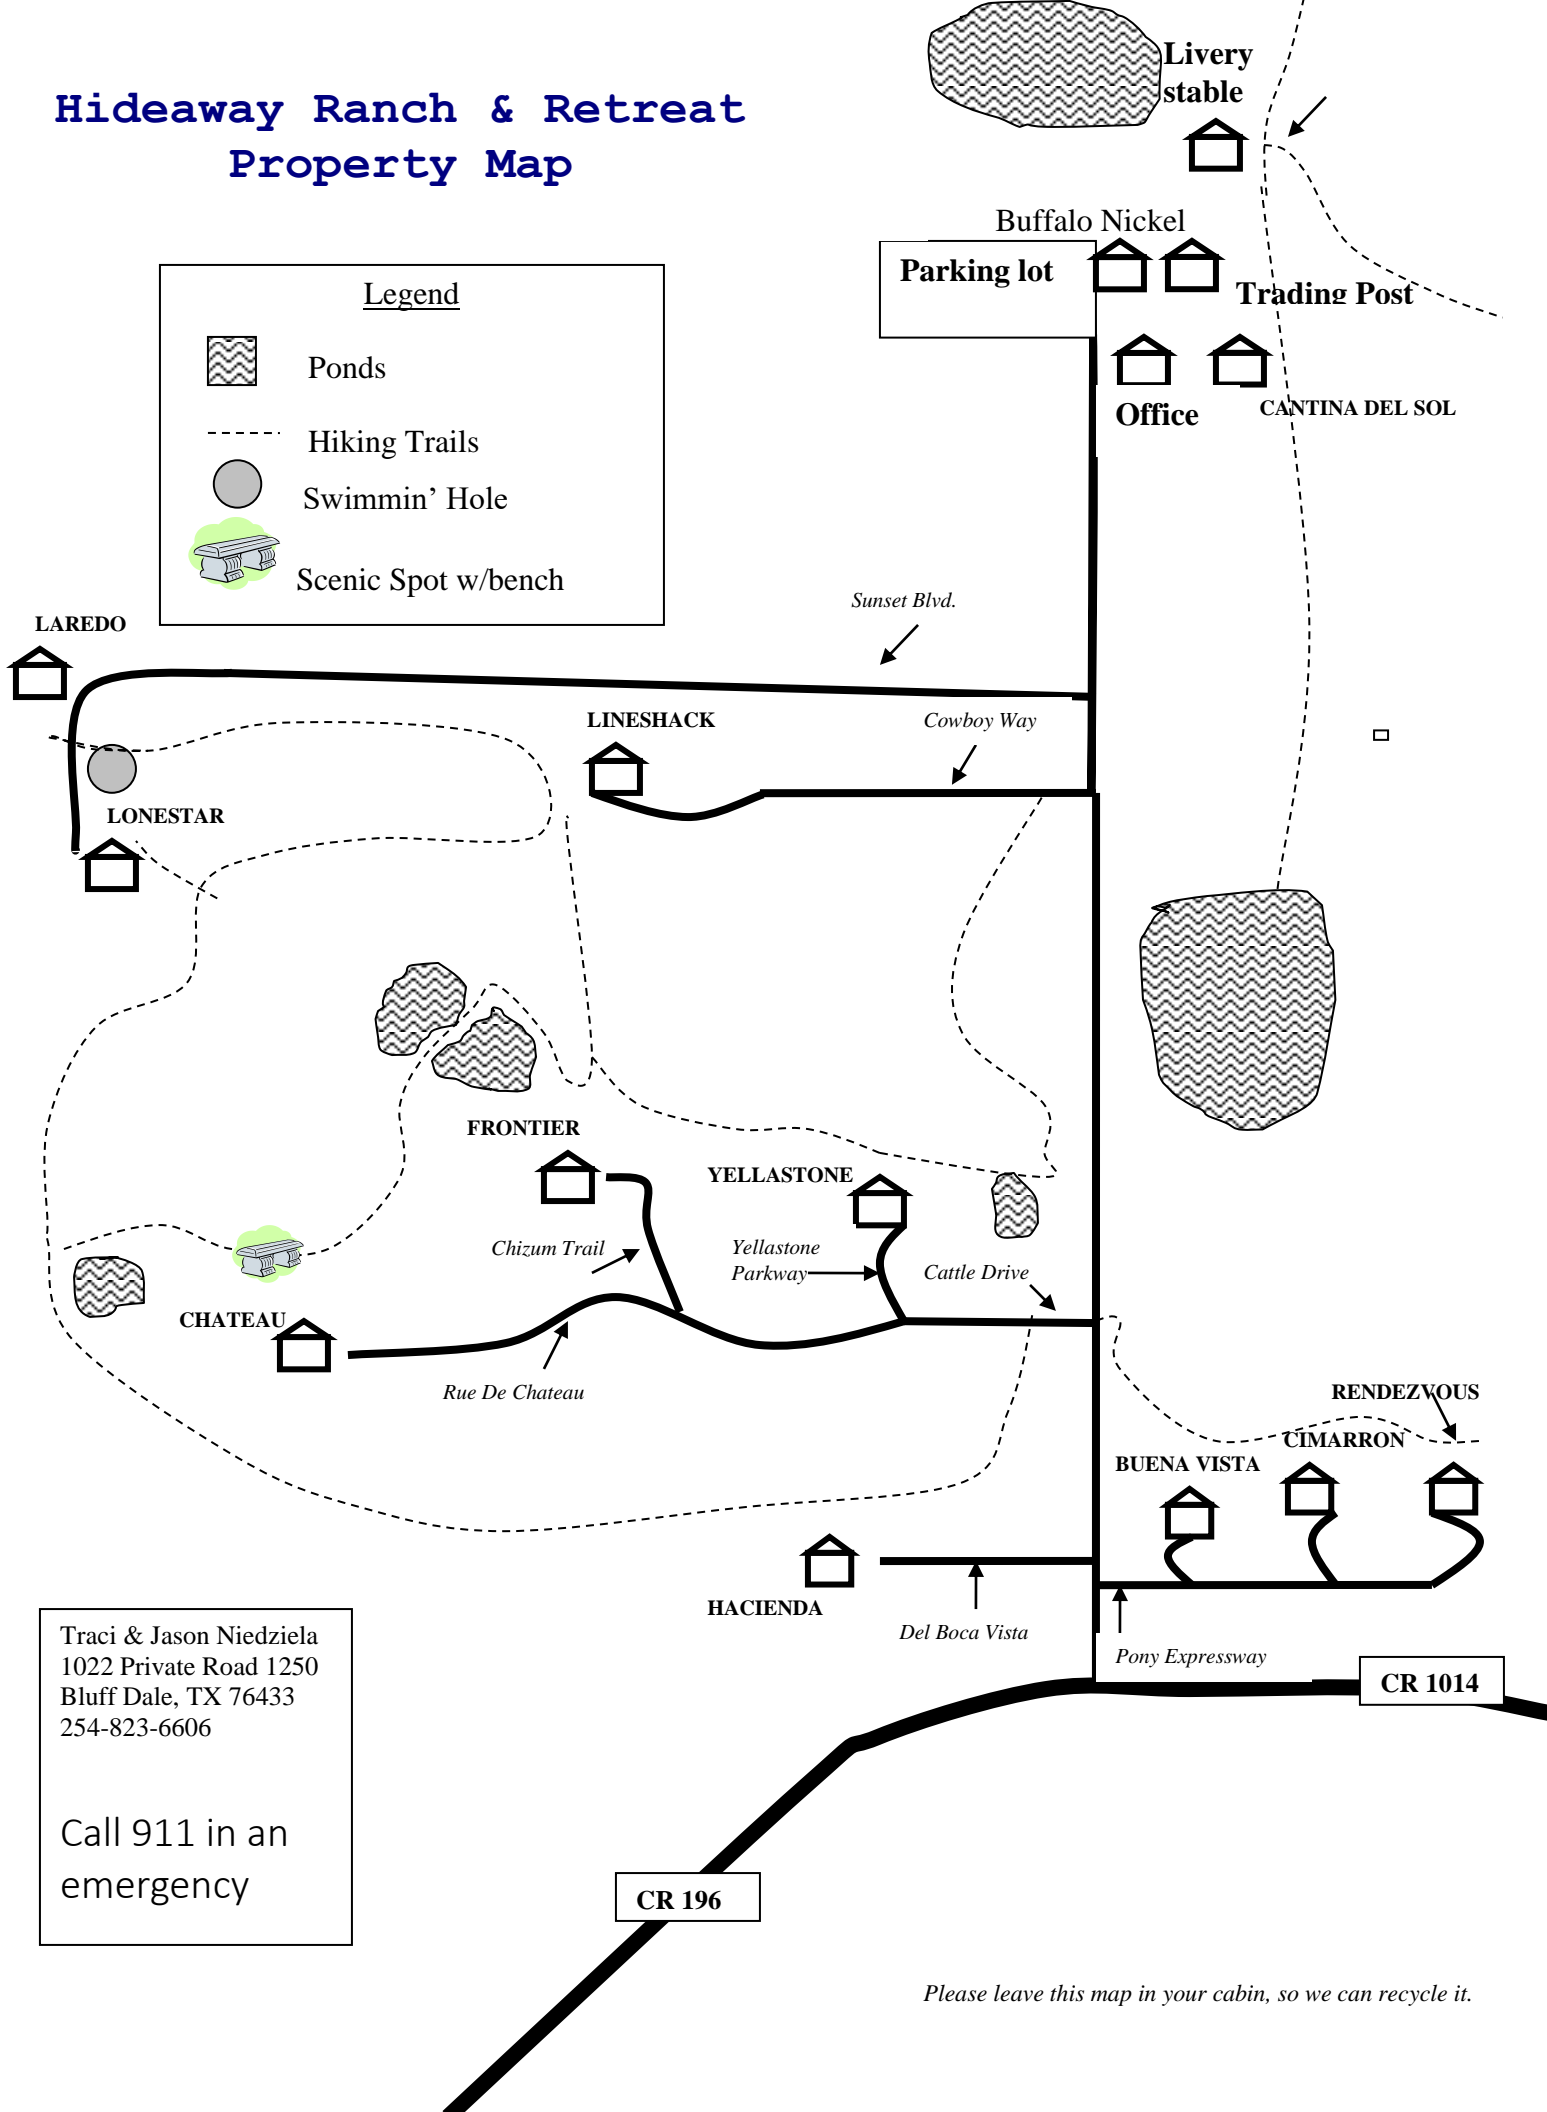

Hideaway Ranch & Retreat Property Map

Legend

-  Ponds
-  Hiking Trails
-  Swimmin' Hole
-  Scenic Spot w/bench

Traci & Jason Niedziela
 1022 Private Road 1250
 Bluff Dale, TX 76433
 254-823-6606

Call 911 in an
 emergency

CR 196

CR 1014

Please leave this map in your cabin, so we can recycle it.