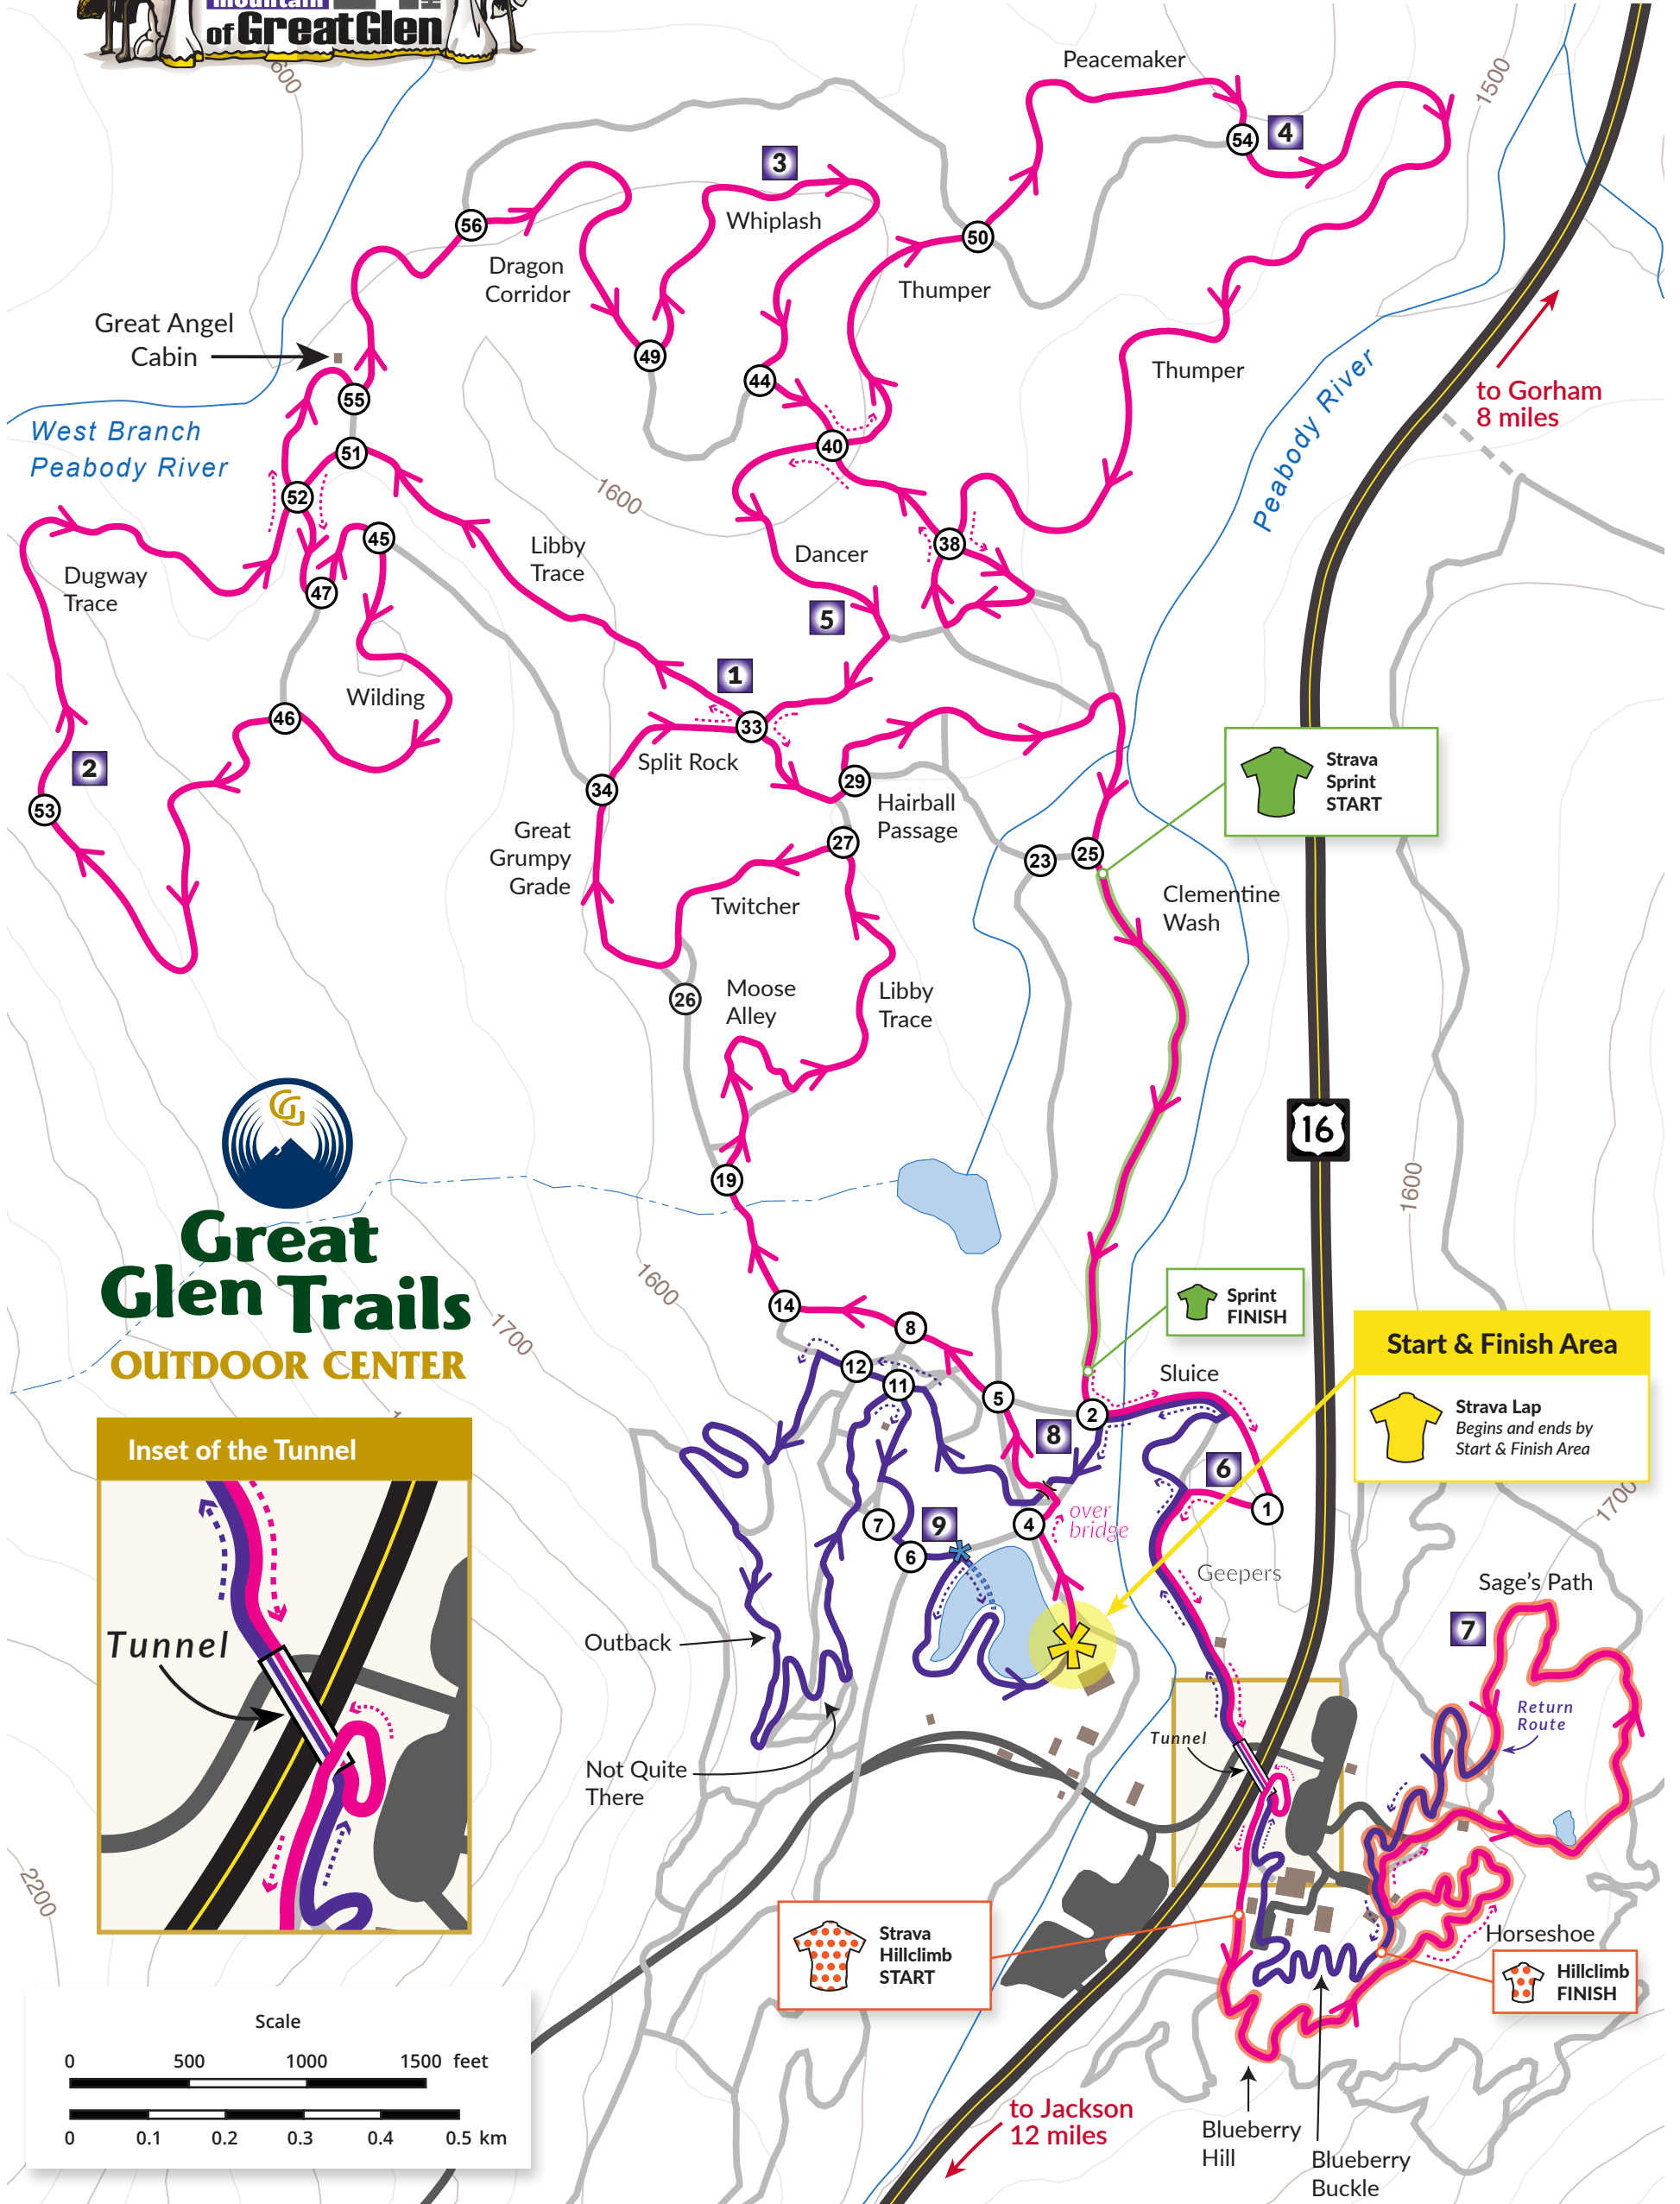

2023 COURSE MAP

LEGEND

- Race Course (Out)
 - Race Course (Return)
 - 1 Mile Marker
 - 1 Intersection
 - 👕 Lap
 - 👕 Sprint
 - 👕 Hillclimb
- Strava Race Options

Start & Finish Area

👕 Strava Lap
Begins and ends by
Start & Finish Area

👕 Strava Hillclimb
START

👕 Hillclimb
FINISH

👕 Strava Sprint
START

👕 Sprint
FINISH

to Jackson
12 miles

to Gorham
8 miles