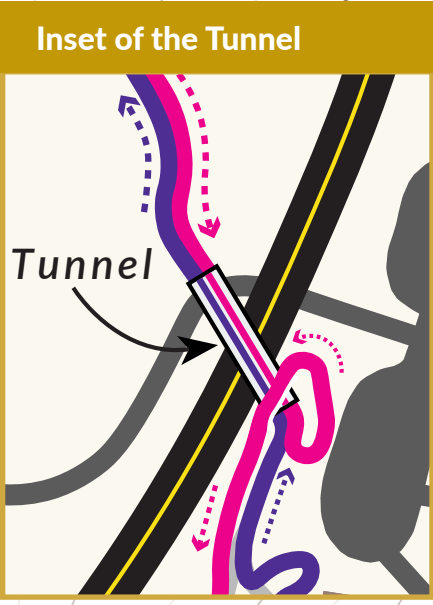

2023 COURSE MAP

LEGEND

- Race Course (Out)
 - Race Course (Return)
 - 1 Mile Marker
 - 1 Intersection
 - 👕 Lap
 - 👕 Sprint
 - 👕 Hillclimb
- Strava Race Options

Start & Finish Area

👕 Strava Lap
Begins and ends by
Start & Finish Area

👕 Strava Hillclimb
START

👕 Hillclimb
FINISH

👕 Strava Sprint
START

👕 Sprint
FINISH

to Jackson
12 miles

to Gorham
8 miles