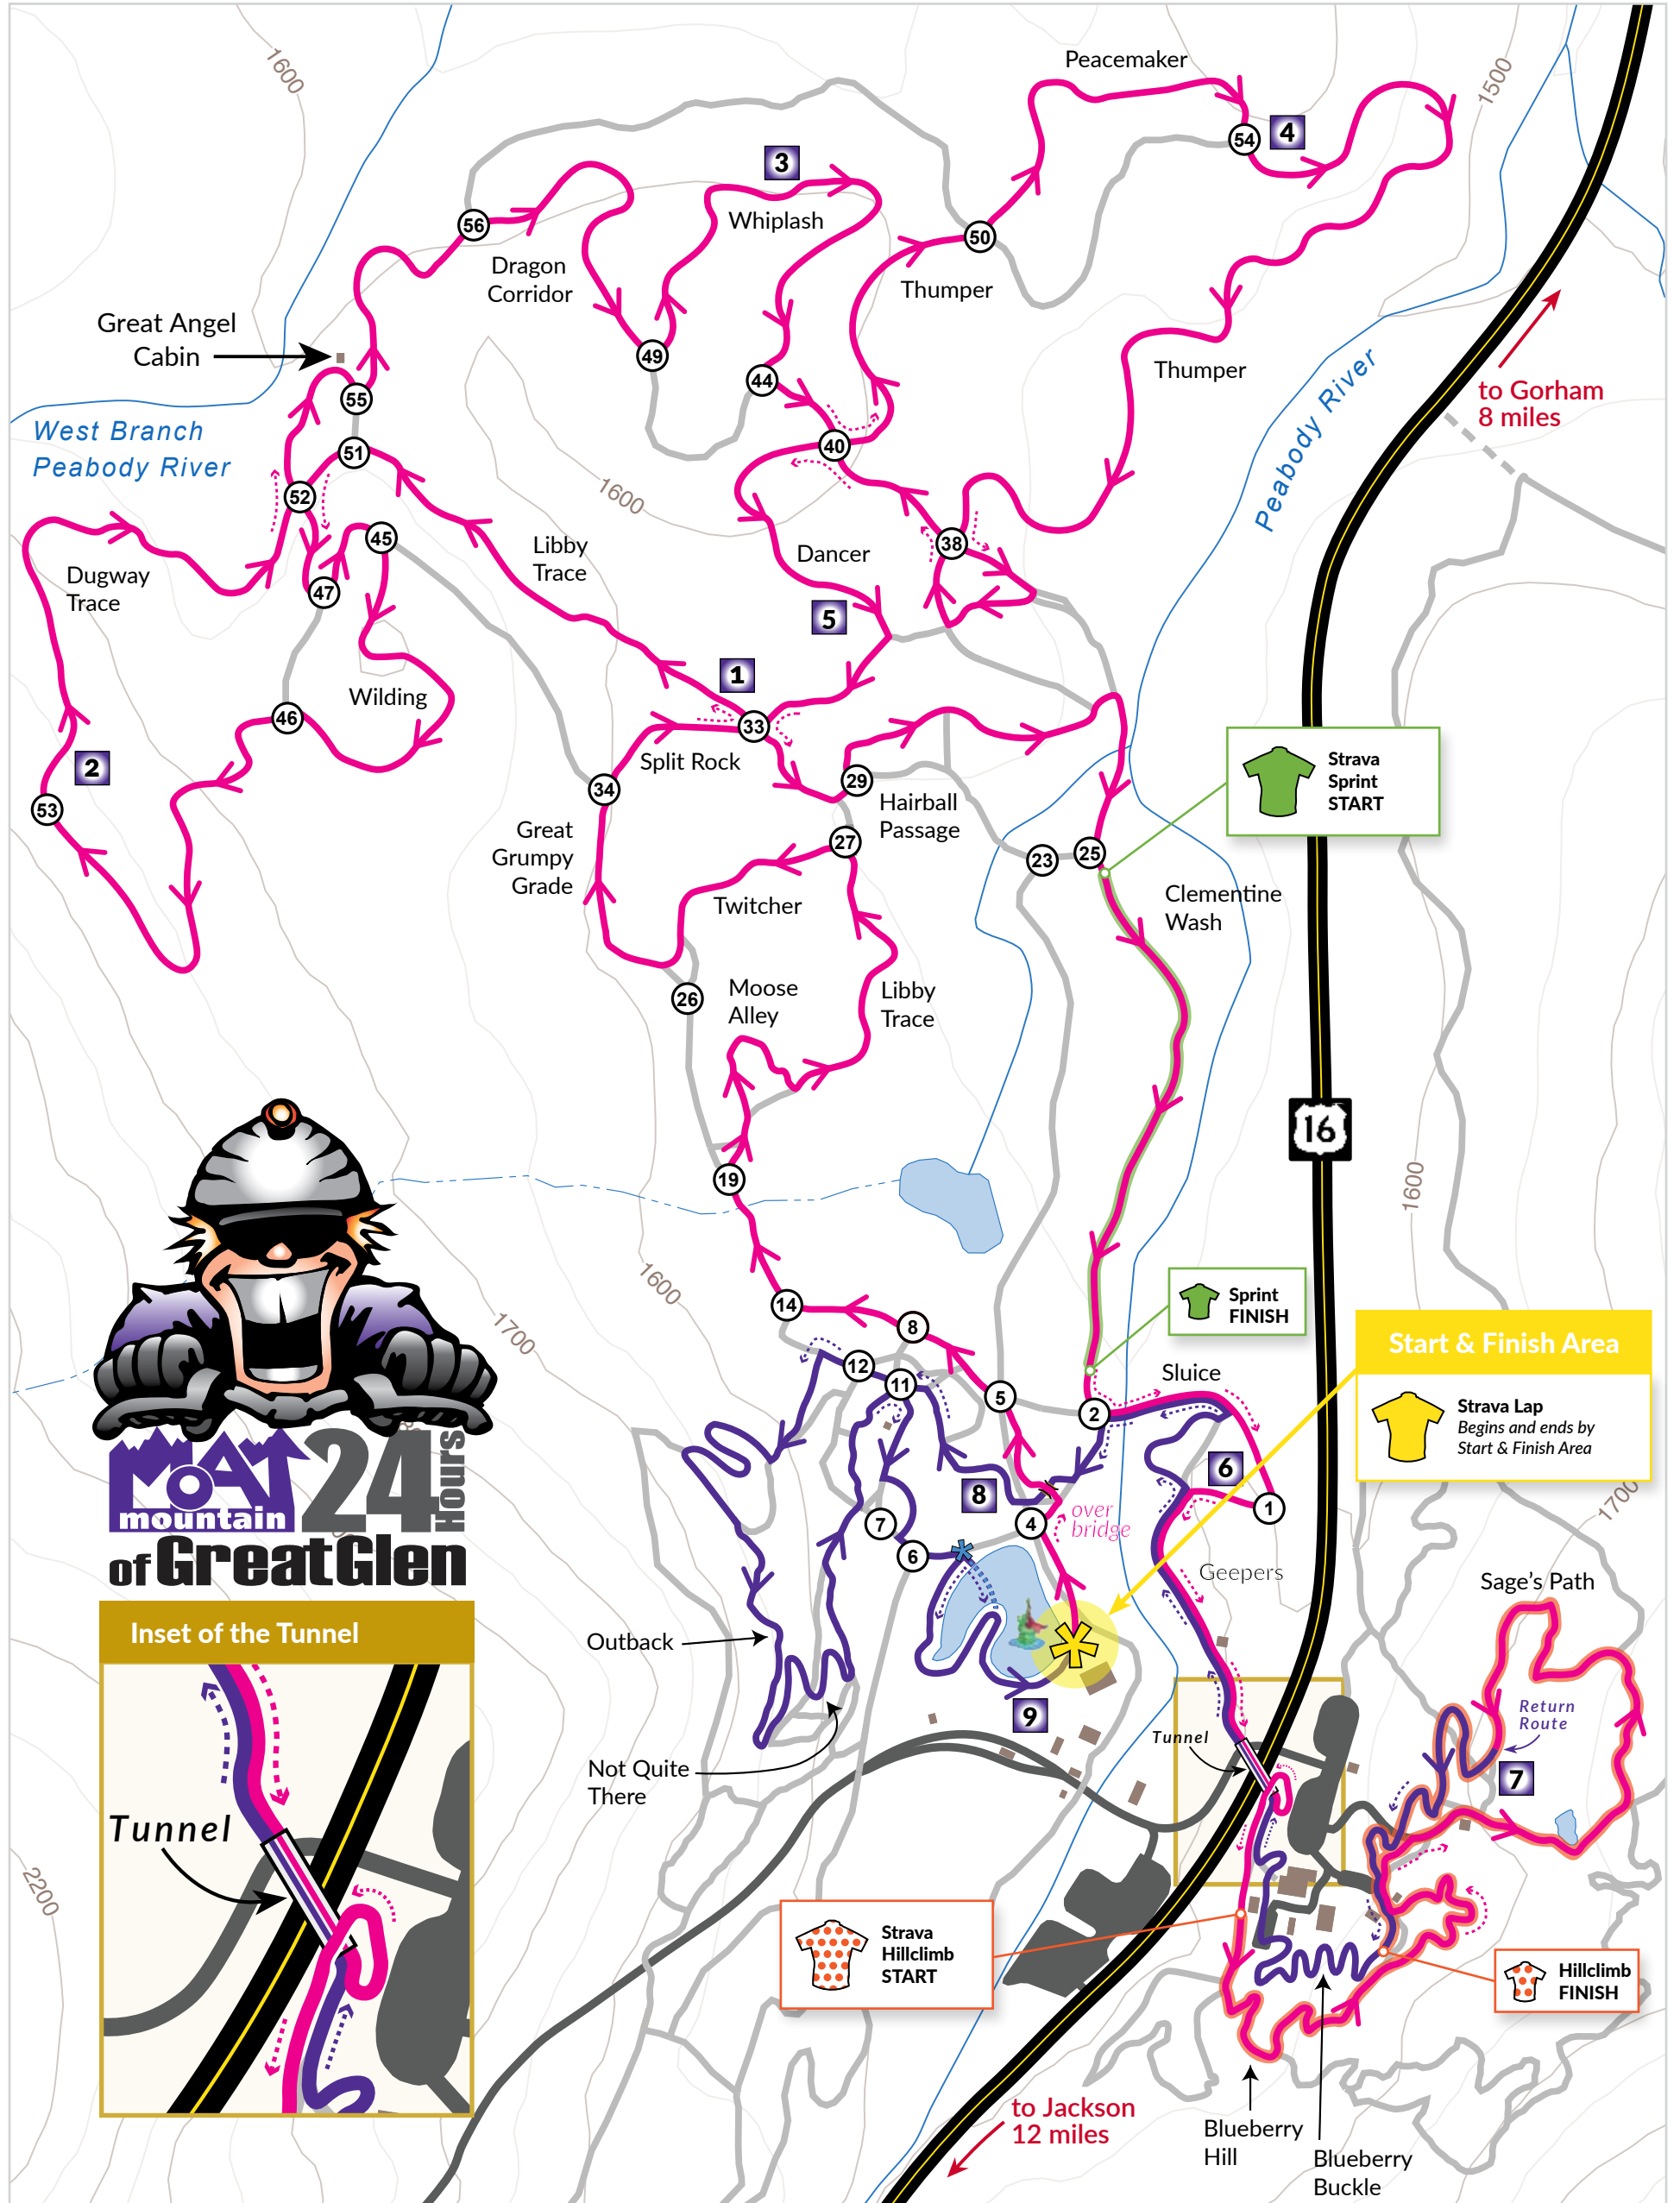

# 2022 MOAT MOUNTAIN 24 HOURS OF GREAT GLEN

- Race Course (Out)
- Race Course (Return)
- 1 Mile Marker
- 1 Intersection
- 👕 Lap
- 👕 Sprint
- 👕 Hillclimb
- Strava Race Options

**Start & Finish Area**

- 👕 Strava Sprint START
- 👕 Strava Lap Begins and ends by Start & Finish Area

👕 Strava Hillclimb START

👕 Hillclimb FINISH