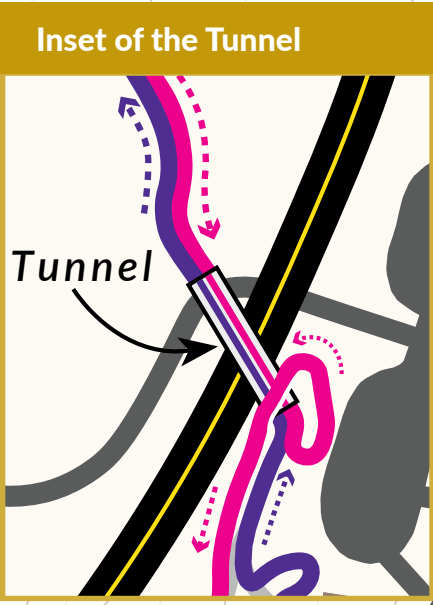

# 2022 MOAT MOUNTAIN 24 HOURS OF GREAT GLEN

- Race Course (Out)
- Race Course (Return)
- 1 Mile Marker
- 1 Intersection
- 👕 Lap
- 👕 Sprint
- 👕 Hillclimb
- Strava Race Options

**Start & Finish Area**

- 👕 Strava Sprint START
- 👕 Strava Lap Begins and ends by Start & Finish Area

👕 Strava Hillclimb START

👕 Hillclimb FINISH