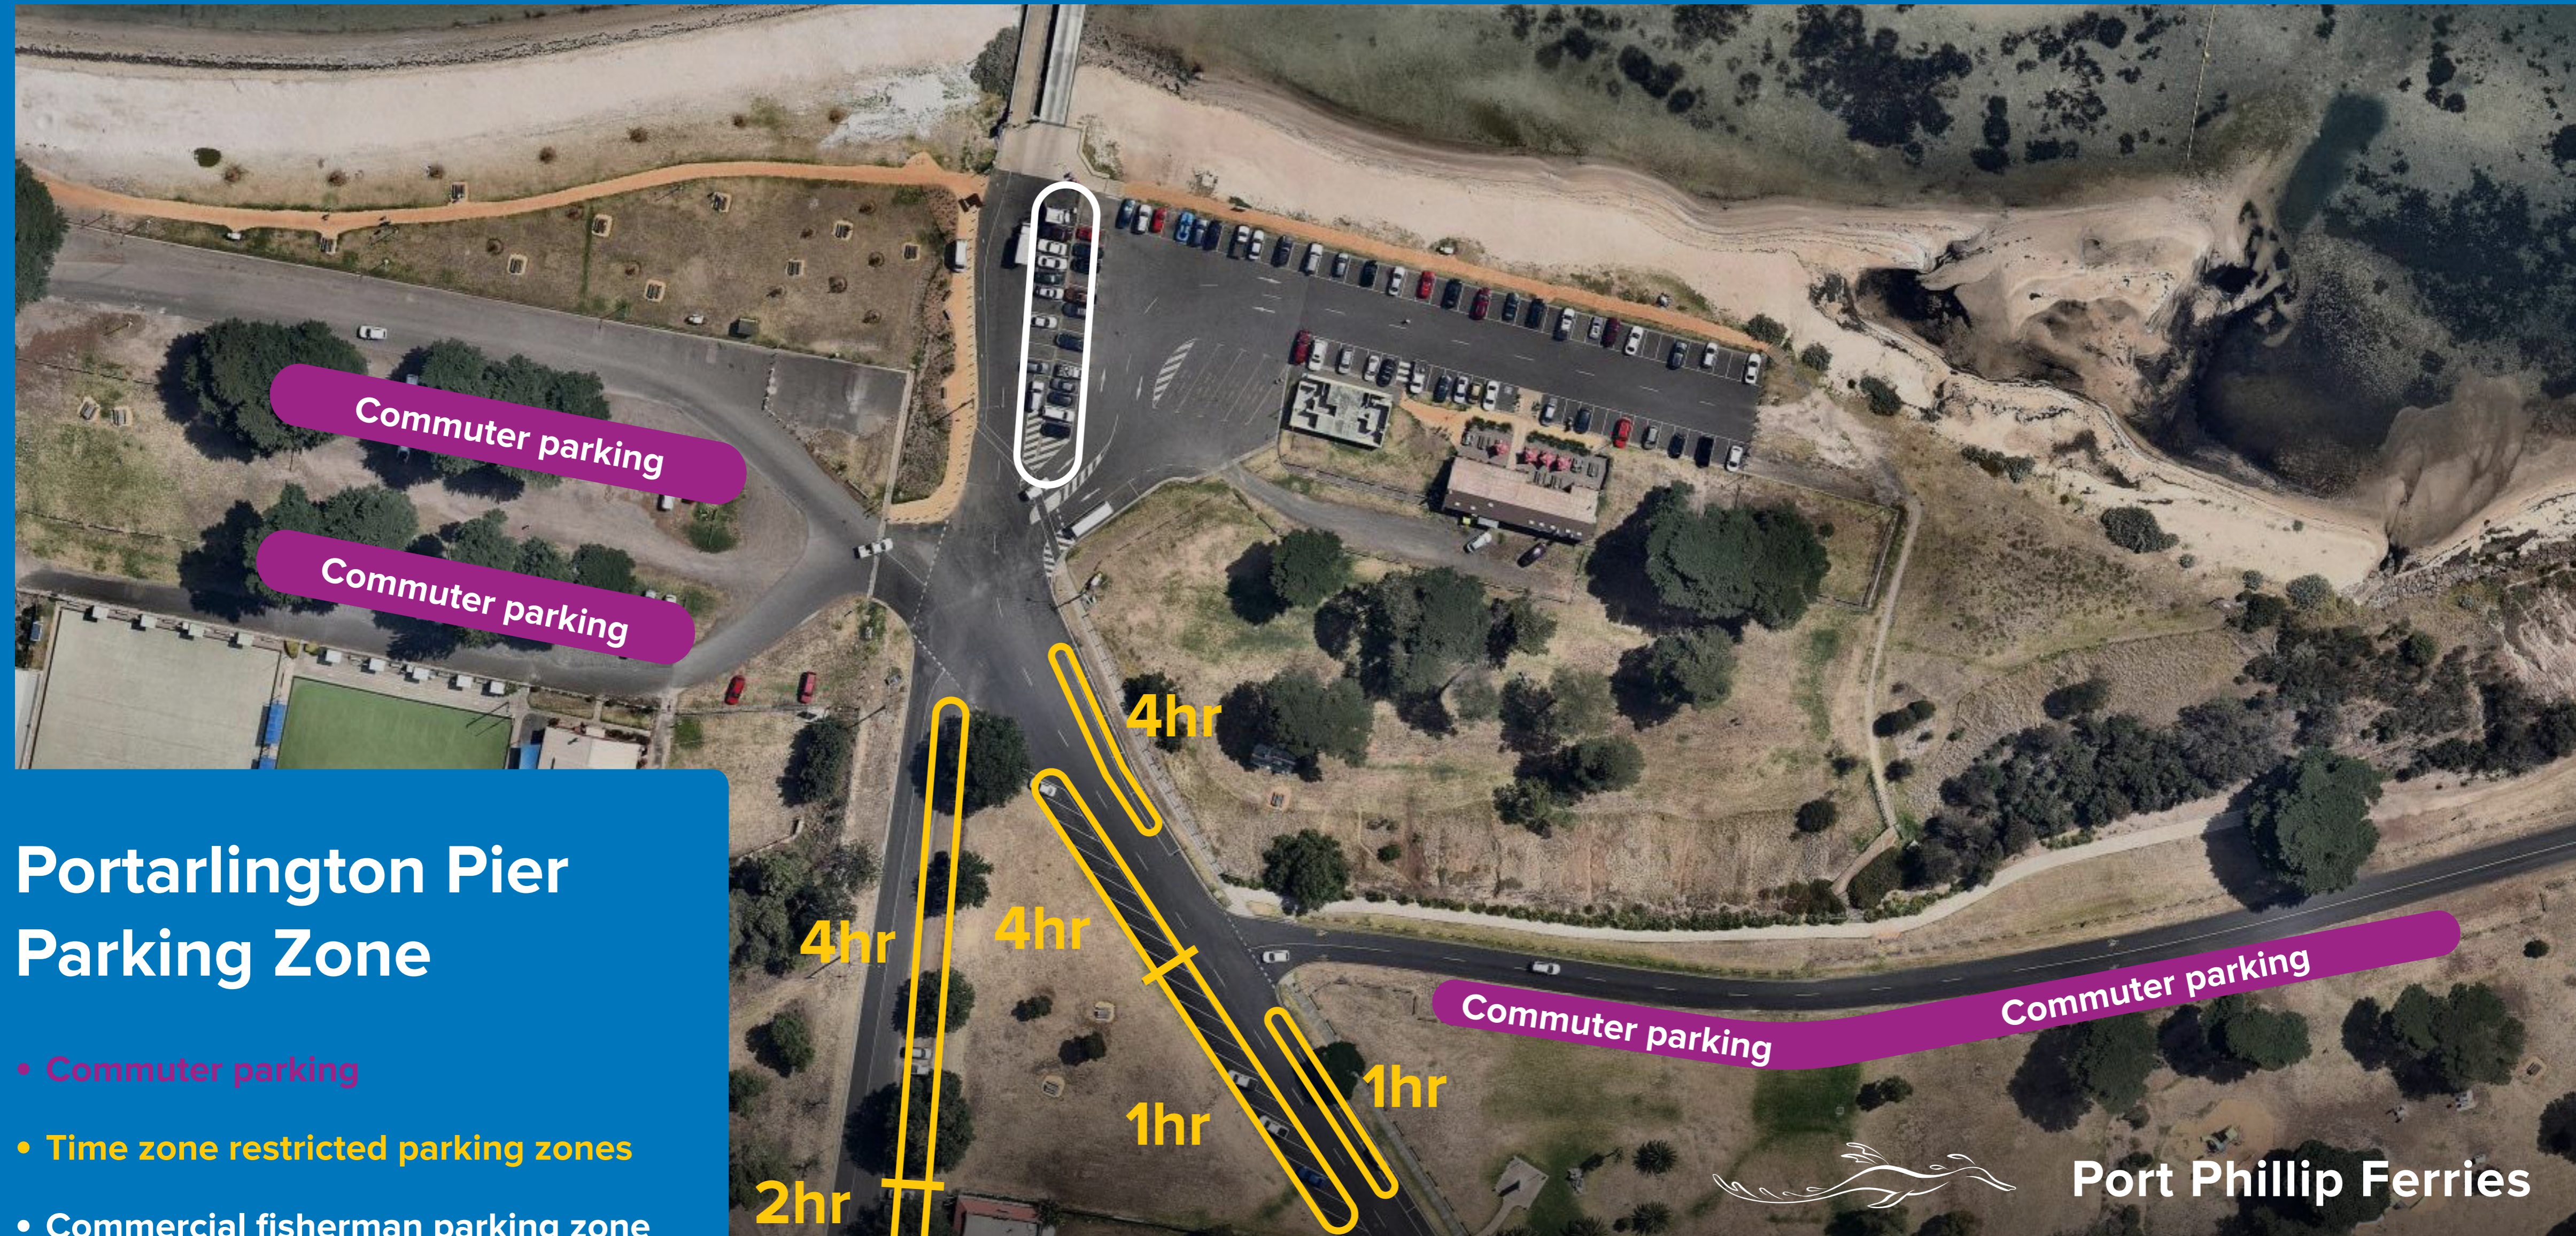

Portarlington Pier Parking Zone

- Commuter parking
- Time zone restricted parking zones
- Commercial fisherman parking zone

Port Phillip Ferries