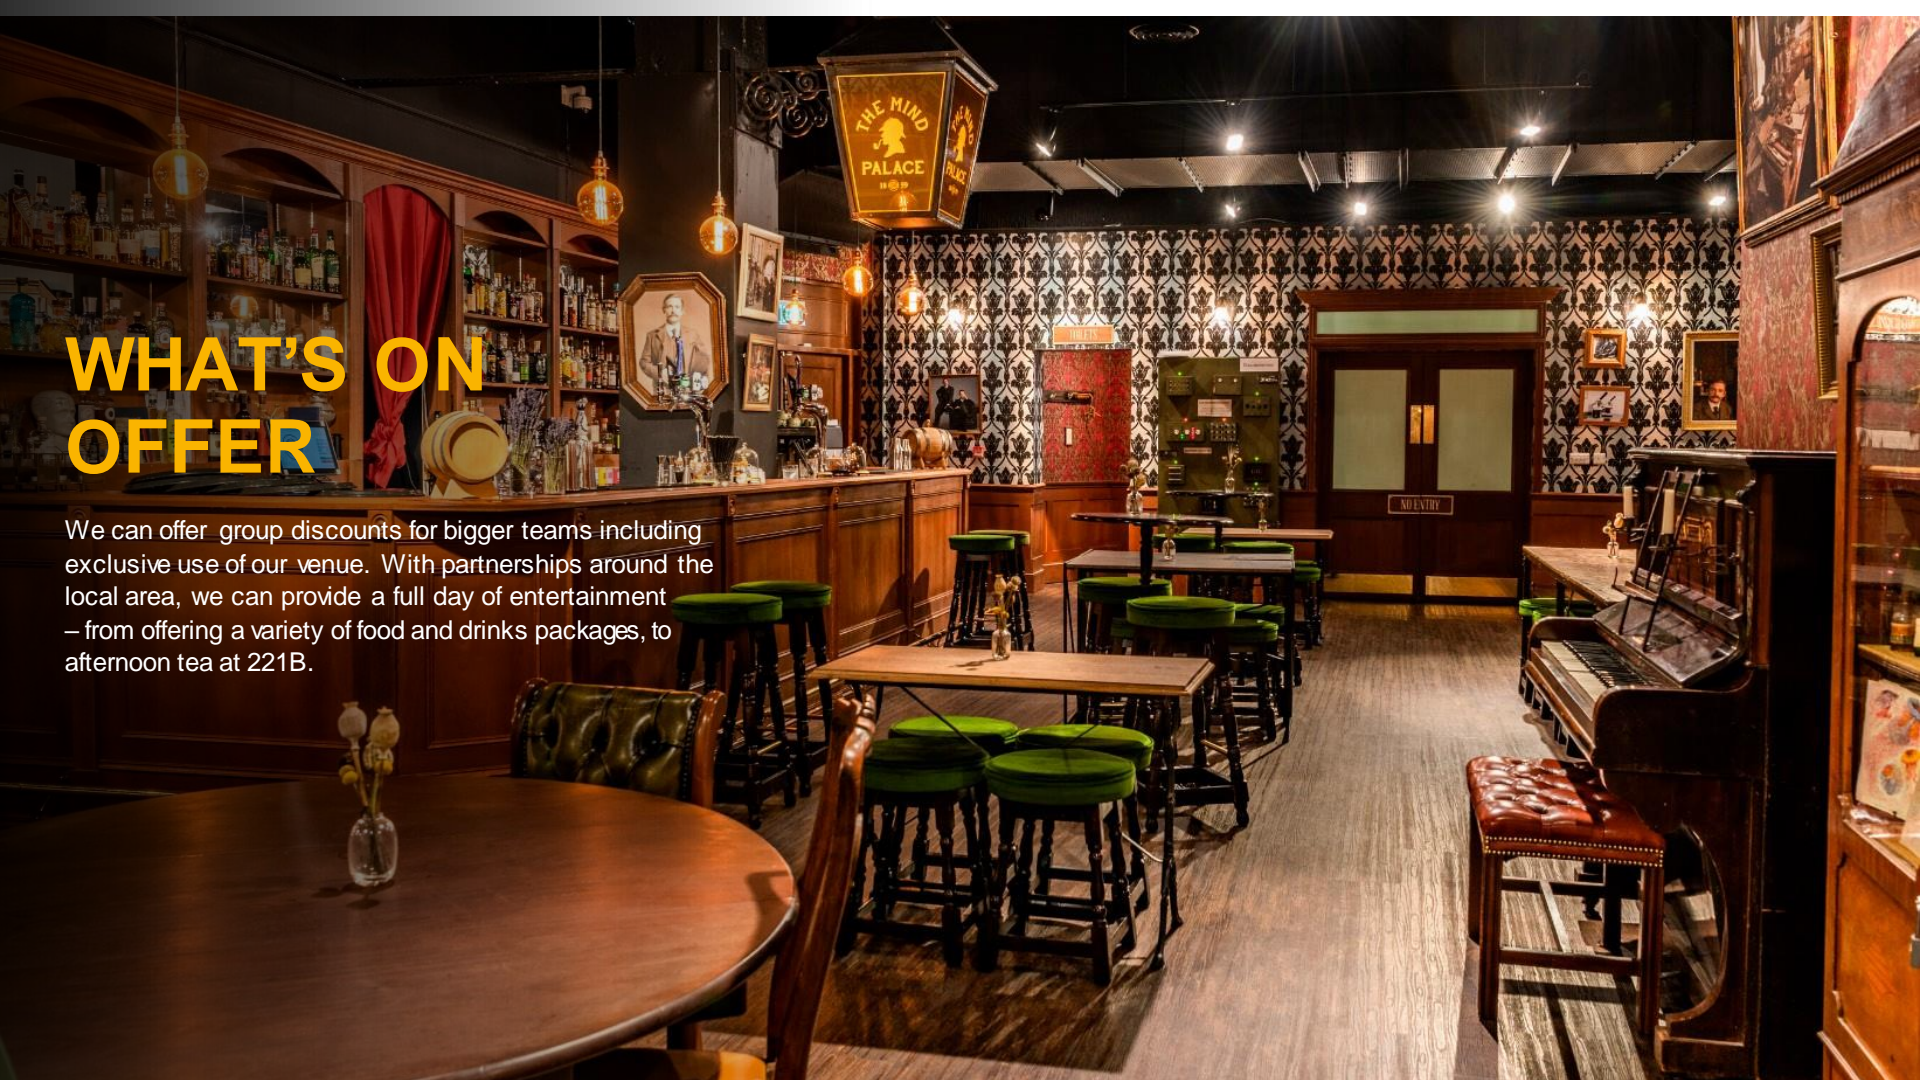

WHAT'S ON OFFER

We can offer group discounts for bigger teams including exclusive use of our venue. With partnerships around the local area, we can provide a full day of entertainment – from offering a variety of food and drinks packages, to afternoon tea at 221B.