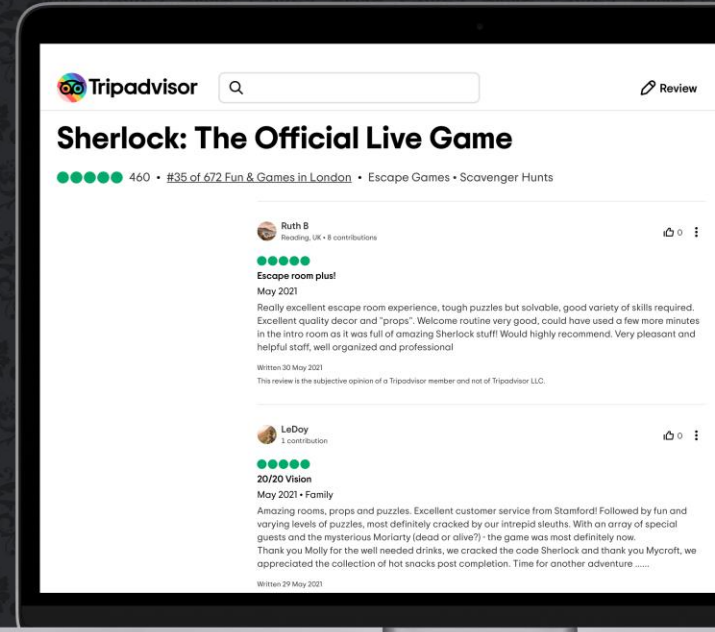

We all want to go back and do the rooms we haven't done next. From everyone here at BAT thank you to the staff for a wonderful time, highly recommend for friends family or corporate events"

Connel McEachran, October 2023, Google Review

"My team members and I had a fantastic afternoon cracking codes and taking part in fun activities with the help of Sherlock and co! The immersive experience started at the front door of 'Doyle's Opticians' and continued until we left! Stamford and her team were entertaining and welcoming and ensured that we were fully briefed. Would highly recommend applying to be an Agent, you won't be disappointed! 😊"

Tracie Sutherland, October 2023, Google Review

"The games were really fun, we felt like actual detectives in the entire course of the game. Would definitely recommend this experience! Cheers to the team! :))"

Pratyasha Kalita, October 2023, Google Review

"I organized a team day for my colleagues at work - and we had a great time here! We met first in the speakeasy bar for some warm up drinks and then split into two groups/rooms for the challenge. Loved the digital photos we received. All of the staff made our experience one to remember. I would recommend this for other work groups, as well as friends and families."

Thomas Weeks, January 2023, Google Review