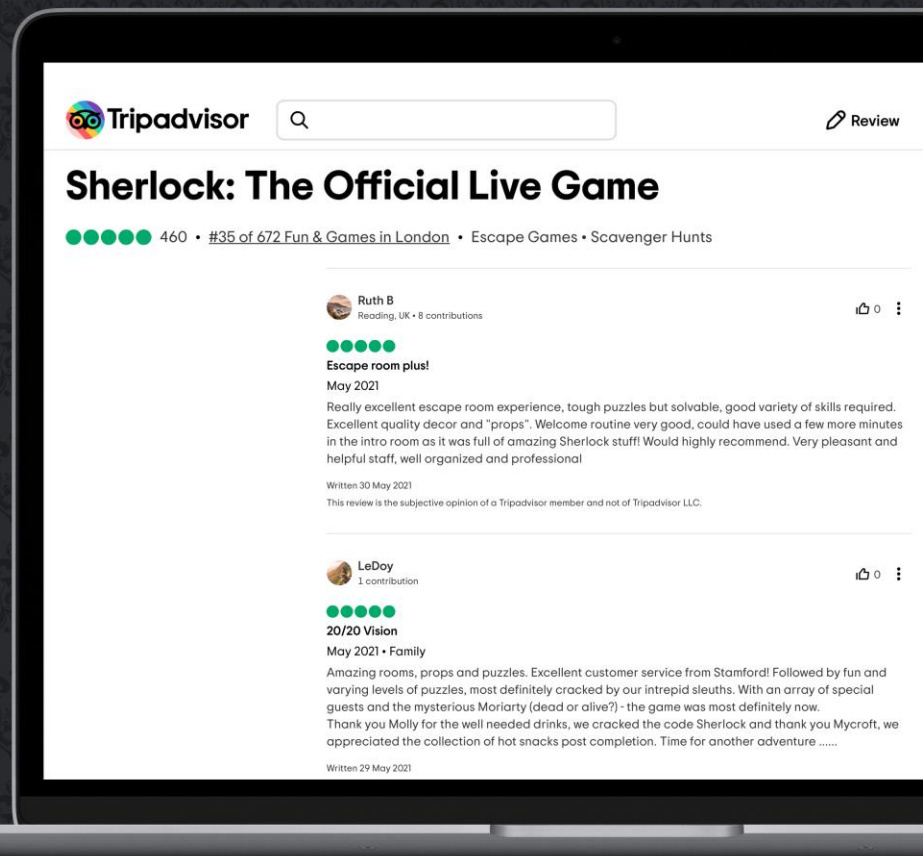

WHAT PEOPLE HAVE SAID

"We were very excited to take part in the Sherlock escape room and it did not disappoint! Entering through an opticians was a great touch. The rooms were challenging but not to the point that we weren't enjoying it, it felt like real detective work! The Mind Palace at the end was a lovely space to wind down and enjoy some extra puzzles. Would definitely recommend to anyone that has a love of Sherlock both old and new."

Laura P June 2021

"From beginning to end this was amazing. The staff were engaging and we thoroughly enjoyed our time today helping the network. Thank you for a great experience."

Caz B June 2021