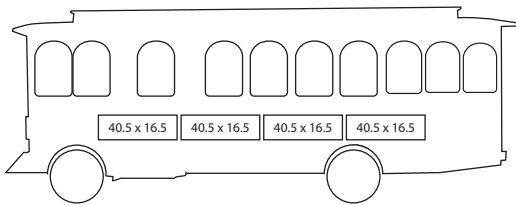

EXTERIOR SIGNBOARD RATES

With only seven exterior signboards space is limited. Don't miss out on this exclusive and exciting way to advertise.

**Driver's Side –
4 Placements Available**
Size: 40.5"W by 16.5"H
Rate: $750.00 / Month