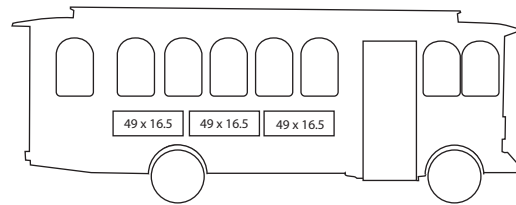

## EXTERIOR SIGNBOARD RATES

With only seven exterior signboards space is limited. Don't miss out on this exclusive and exciting way to advertise.

**Driver's Side –  
4 Placements Available**  
Size: 40.5"W by 16.5"H  
Rate: \$750.00 / Month