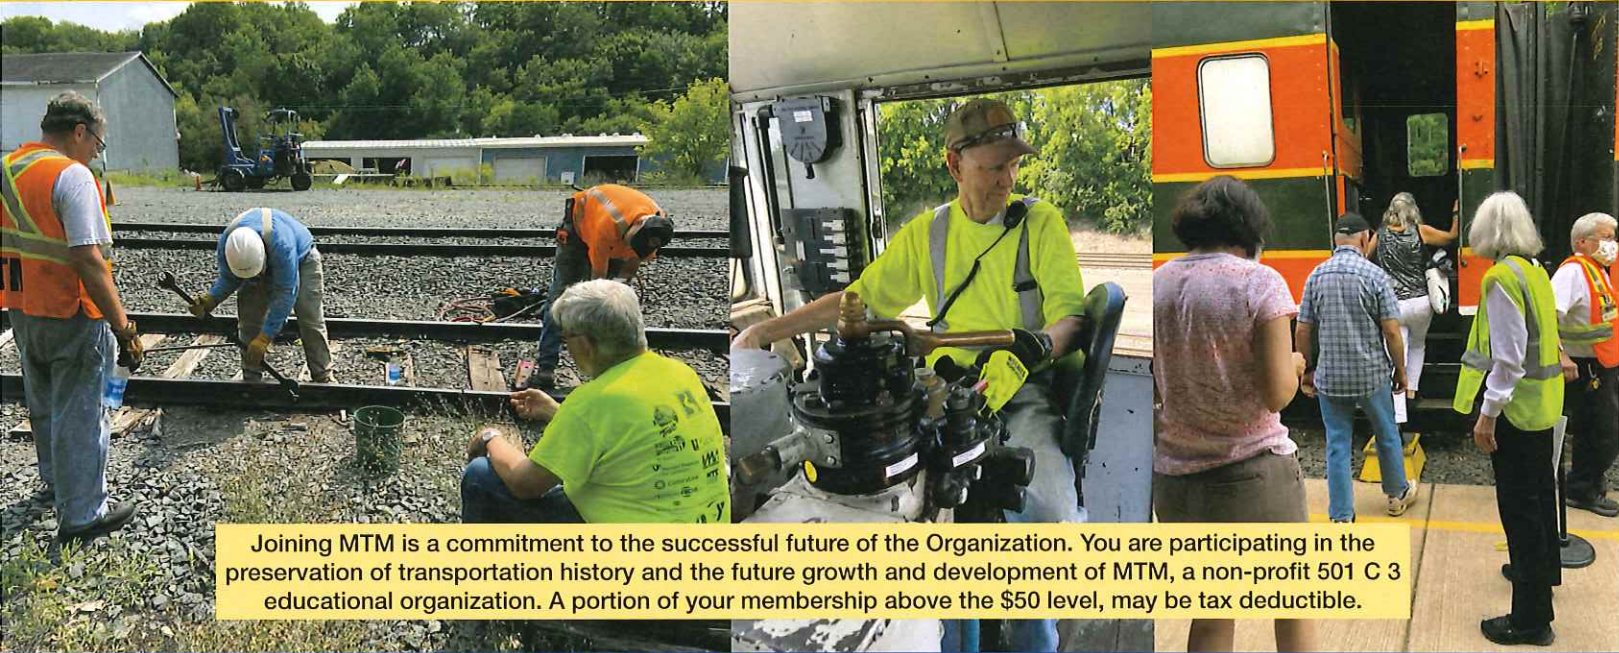

MINNESOTA TRANSPORTATION MUSEUM MEMBERSHIP

Joining MTM is a commitment to the successful future of the Organization. You are participating in the preservation of transportation history and the future growth and development of MTM, a non-profit 501 C 3 educational organization. A portion of your membership above the \$50 level, may be tax deductible.

**JOIN OR RENEW MEMBERSHIP ONLINE:
WWW.TRAINRIDE.ORG & click "MEMBERS"**

OR MAIL THIS FORM IN

YES, I WANT TO SUPPORT MTM!

- SUPPORTING MEMBER:** Free admission for two at the Roundhouse Museum during your membership year. **\$50.00**
- CONTRIBUTING MEMBER:** Free family admission to the Roundhouse Museum, plus two one-time coach train tickets at Osceola & 10% discount at gift stores. **\$125.00**
- SUSTAINING MEMBER:** Free family admission to the Roundhouse Museum, plus four one-time coach train tickets at Osceola & 10% discount at gift stores. **\$250.00**
- BENEFACTOR MEMBER:** Free family admission to the Roundhouse Museum, plus two one-time Pizza Train tickets at Osceola & 10% discount at gift stores. **\$500.00**
- LEGACY MEMBER:** Lifetime membership, family admission to Roundhouse Museum, plus four one-time Pizza Train tickets at Osceola & 20% discount at gift stores. **\$2,000.00**
- APPRENTICE MEMBER (persons under 18)** For young people between 15-18 who are interested in volunteering at MTM. Includes free individual admission to the Roundhouse Museum **\$10.00**