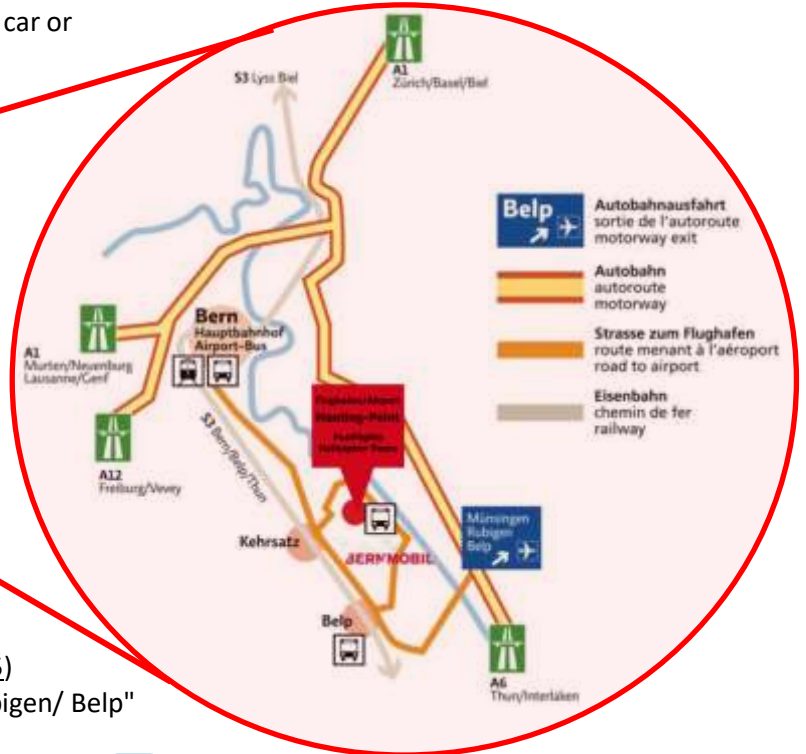

Directions to our Meeting-Point at Bern Airport

Address: Airport Bern-Belp, Flugplatzstrasse 9 (Meeting-Point), CH-3123 Belp, Switzerland

The Bern-Belp Airport is centrally located in the middle of Switzerland and is easily accessible by car or public transportation.

By car: (Here's the [Link to the parking P5](#))

- on the highway (A6) take Exit #14 "Rubigen/ Belp"
- drive in direction Belp / Airport 
- park at the beginning of the airport at parking P5 
- => (3 hours free parking – important-the car plate number must be entered in the parking cashier)
- our Meeting-Point (Hangar 7)  is on the other side of the road from parking lot P5

By public transportation: (Download the SBB mobile App and get the current time table)

- take the train from Bern city main station to Belp or Rubigen
- from Belp or Rubigen train station, take the bus # 160 direction "Bern Flughafen"
- exit the bus at the "Giessenbad" station 
- continue walking in the direction of the airport for 100m
- the Meeting-Point is on the left side of the road (Hangar 7) 

Our friendly staff is expecting you!

If you have difficulty to find the Meeting-Point, call us at:
+41 76 331 12 31

We look forward meeting you and show you Switzerland from above!