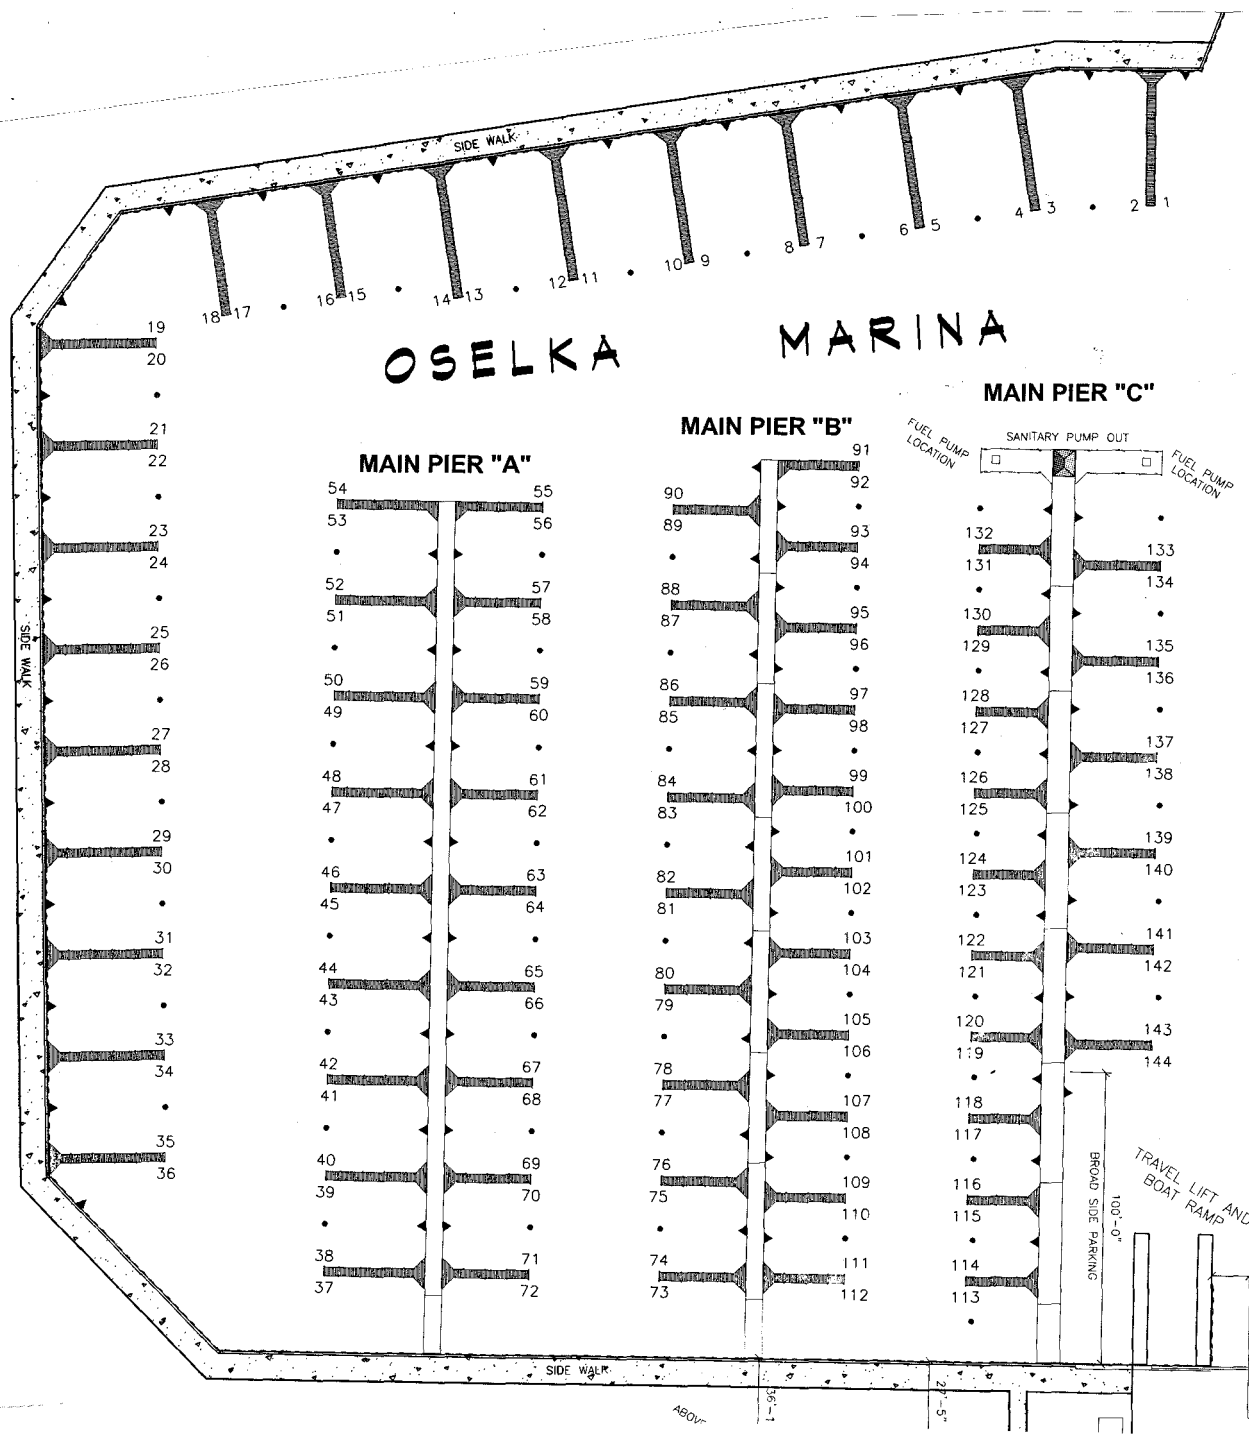

OSELKA MARINA

MAIN PIER "A"

MAIN PIER "B"

MAIN PIER "C"

SIDE WALK

SIDE WALK

SIDE WALK

ABOVE

FUEL PUMP LOCATION

SANITARY PUMP OUT

FUEL PUMP LOCATION

100'-0"
BROAD SIDE PARKING

TRAVEL LIFT AND
BOAT RAMP