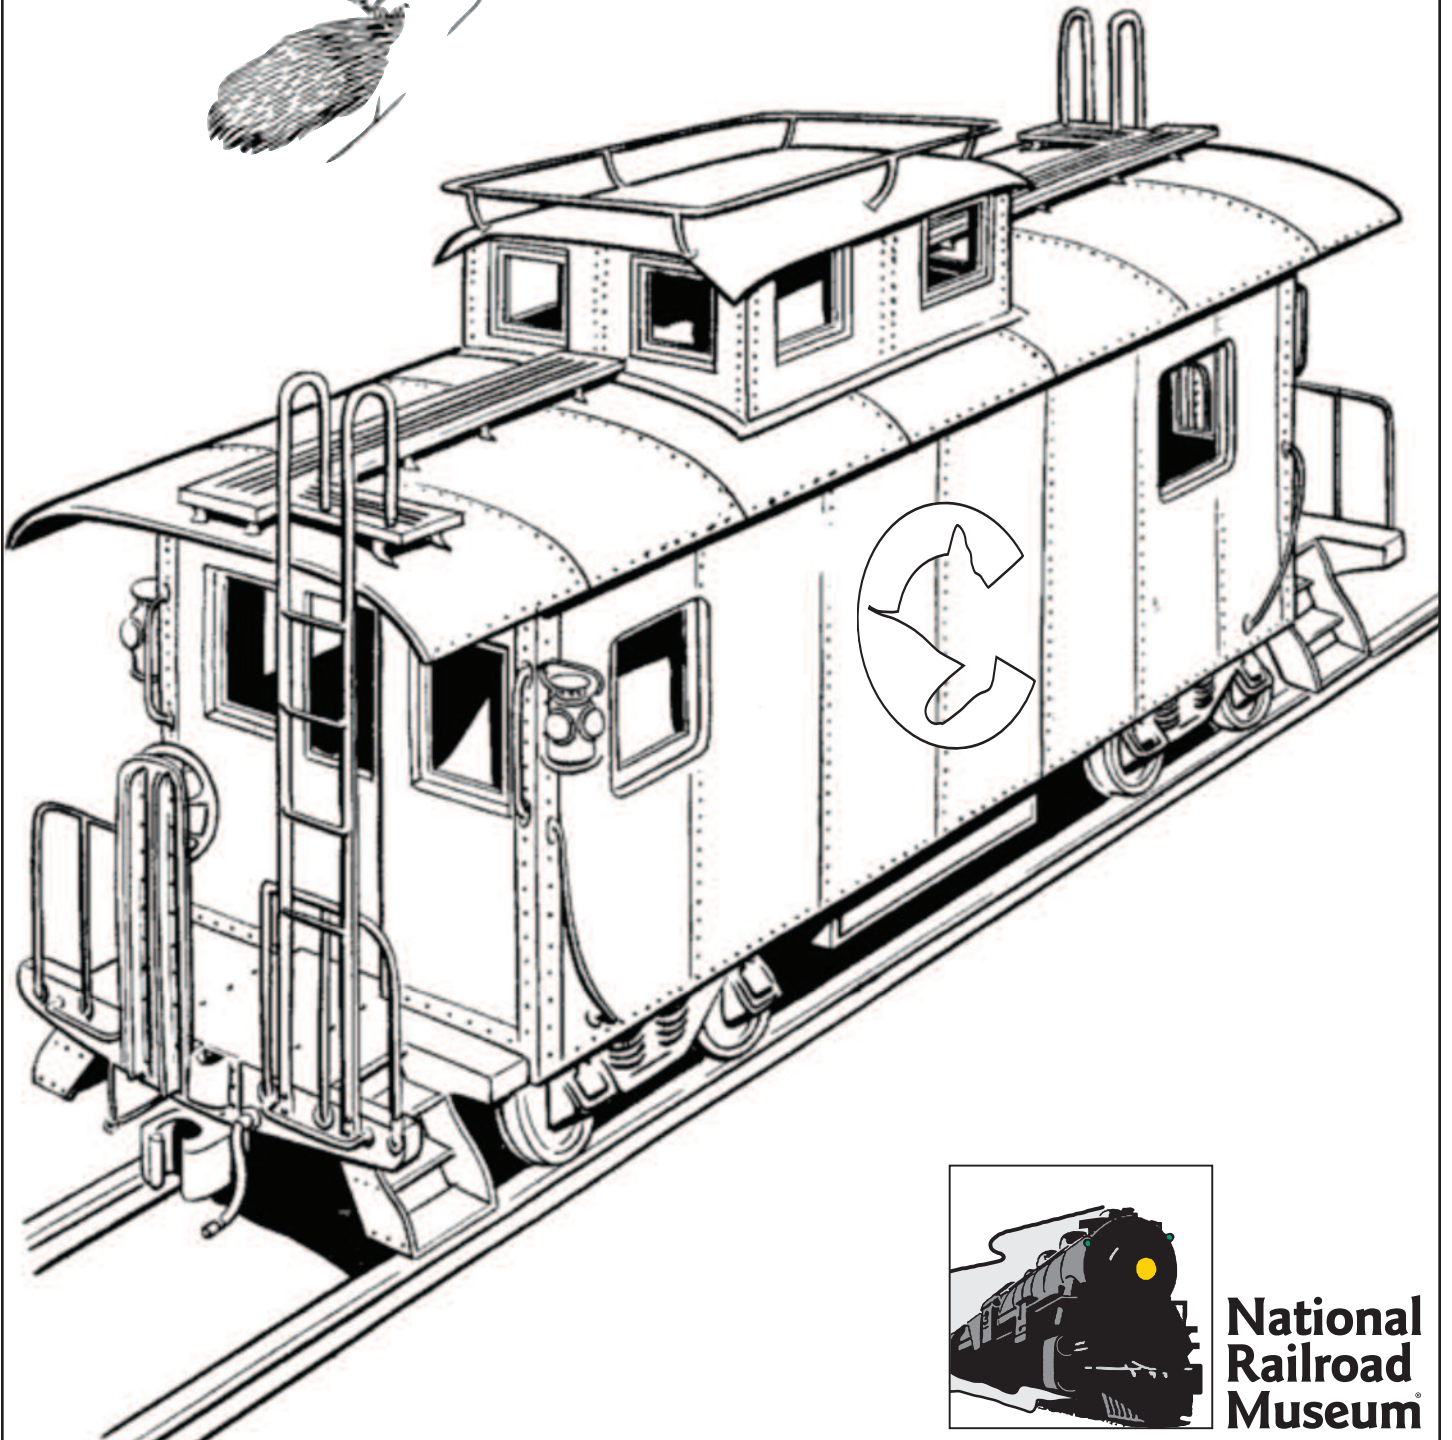

Chessie Cat

Chessie Cat rode the
Chesapeake & Ohio Railway.
Chessie's caboose is yellow with
her picture in blue on the side.

**National
Railroad
Museum®**