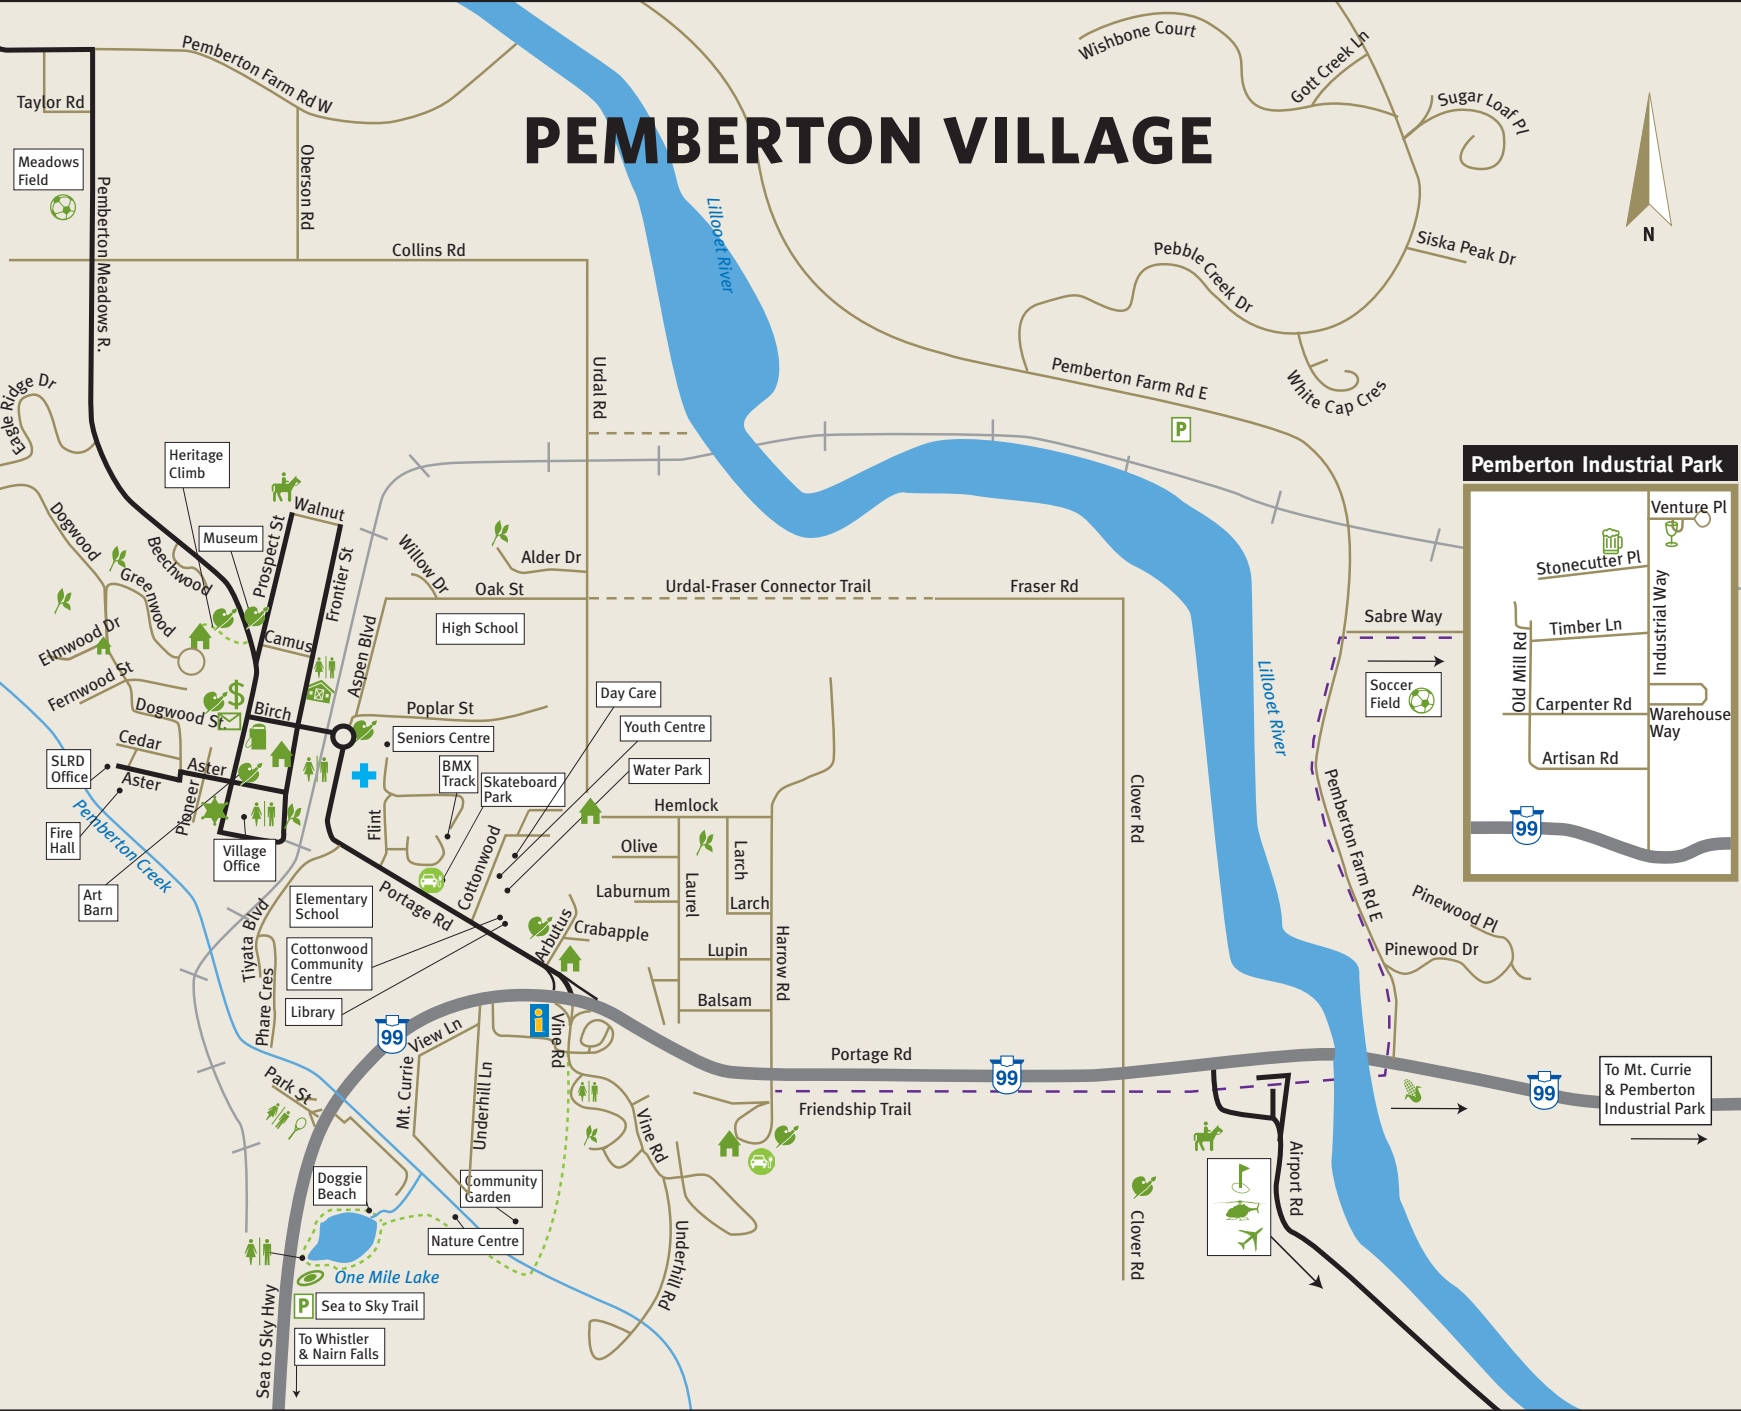

# PEMBERTON VILLAGE

### Pemberton Industrial Park

This inset map shows the layout of the Pemberton Industrial Park. It features several streets: Venture Pl, Stonecutter Pl, Industrial Way, Timber Ln, Warehouse Way, Carpenter Rd, Artisan Rd, and Old Mill Rd. A large warehouse icon is located near Warehouse Way. Highway 99 is shown at the bottom of the inset.

To Mt. Currie & Pemberton Industrial Park