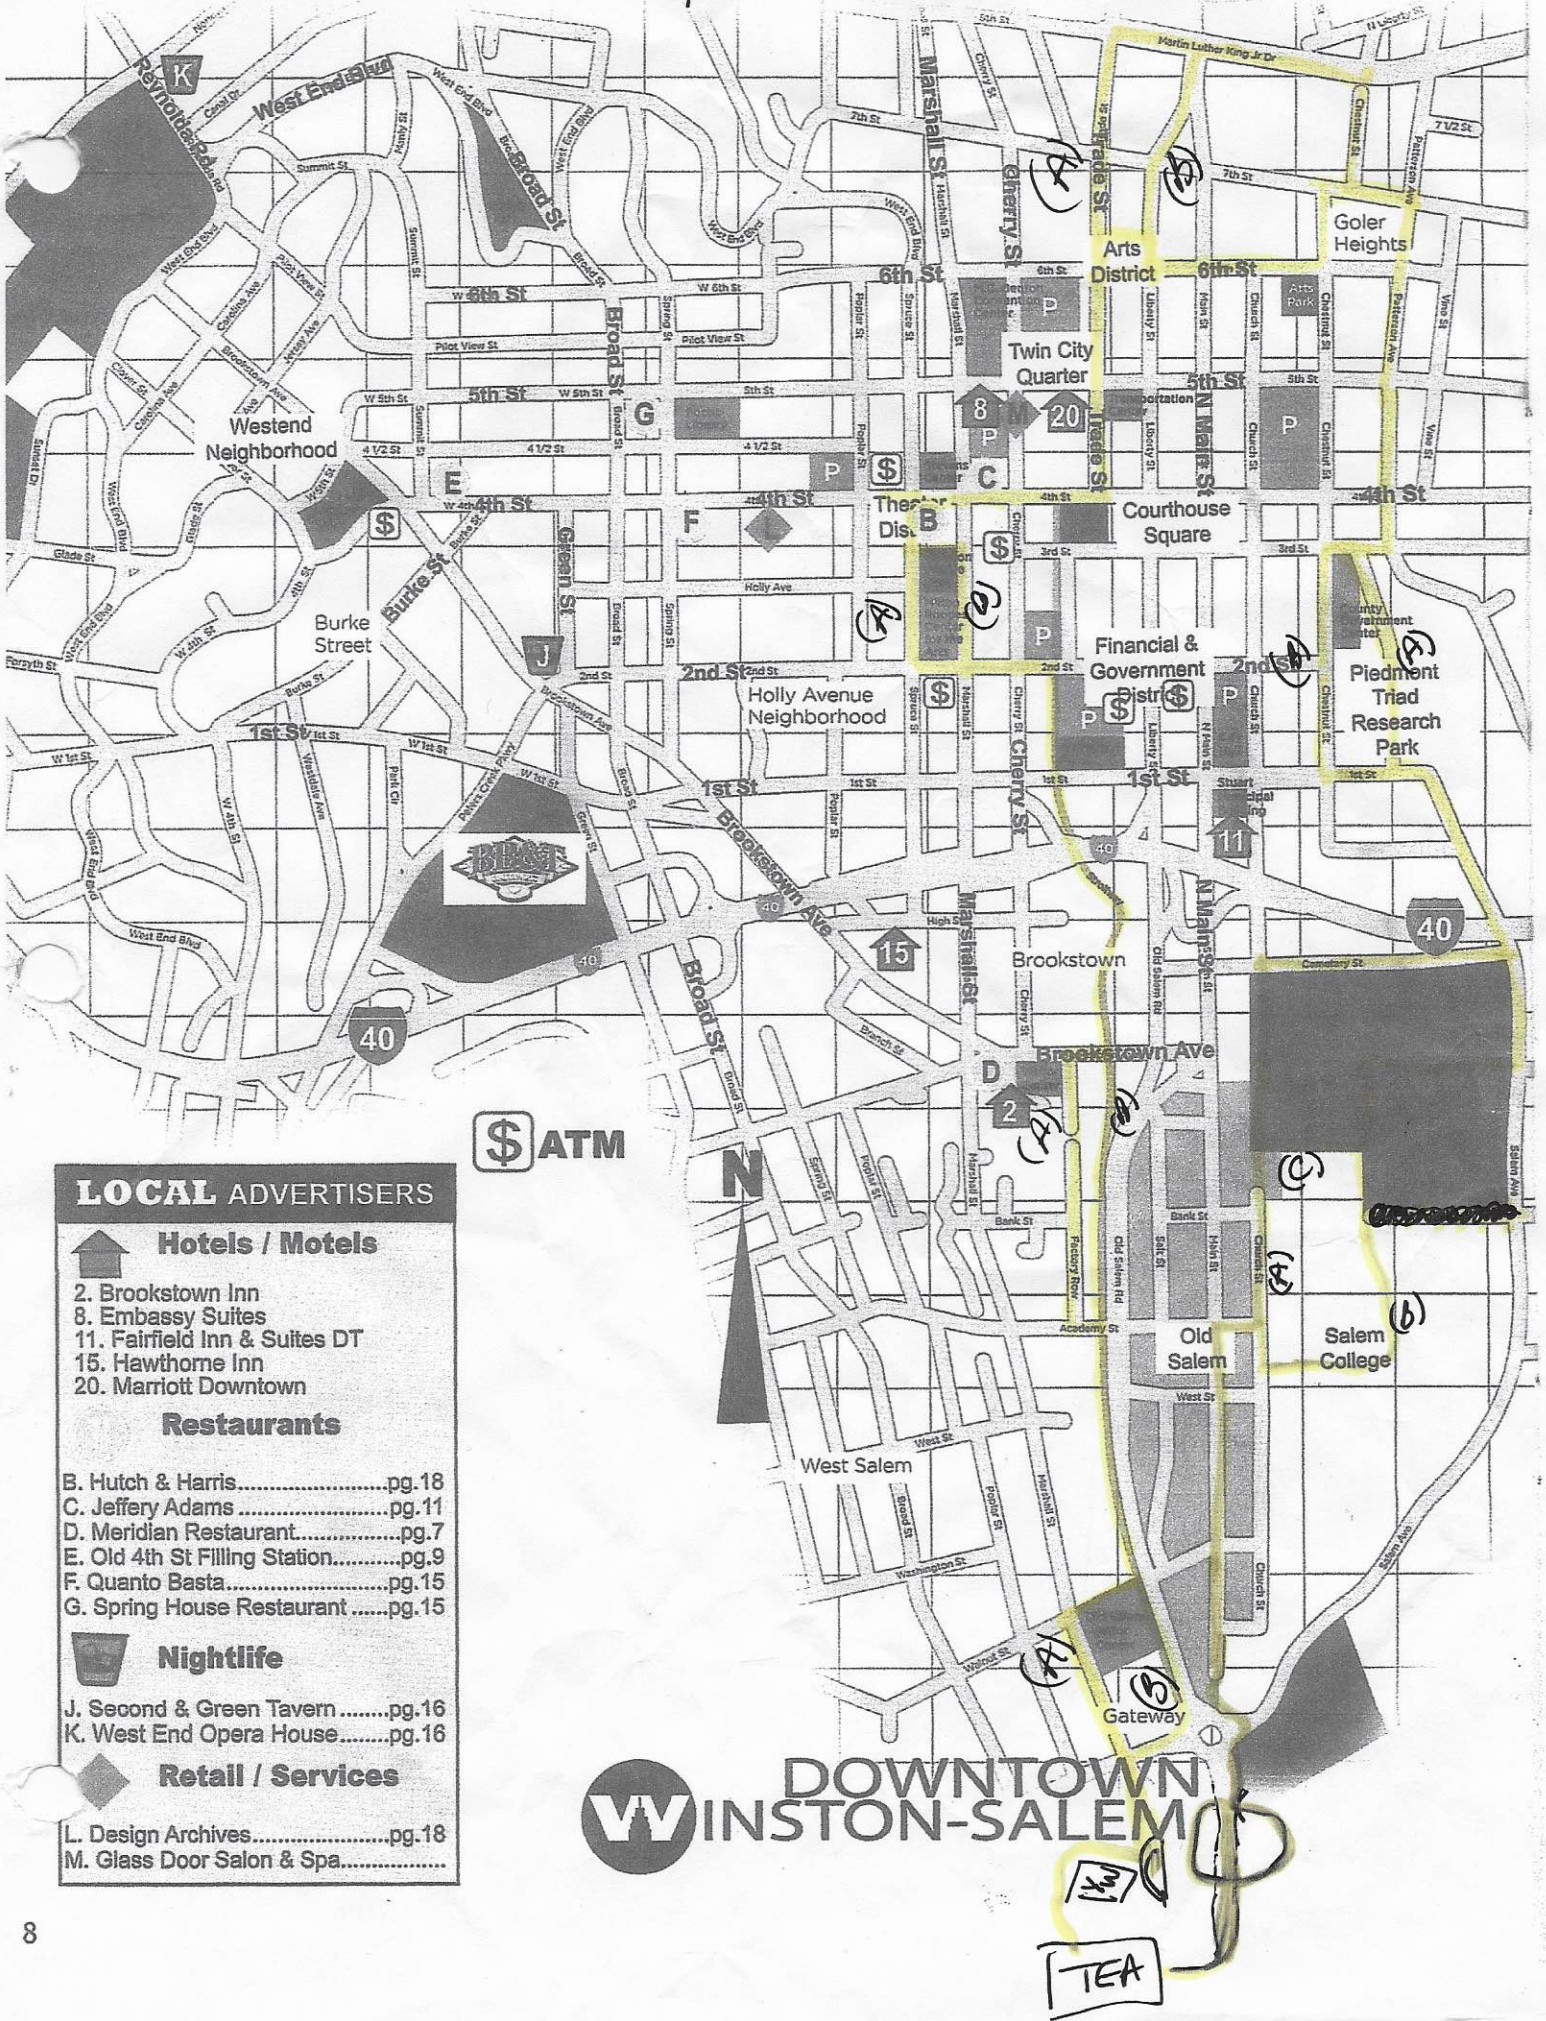

Seqs 'n City route map

LOCAL ADVERTISERS

Hotels / Motels

- 2. Brookstown Inn
- 8. Embassy Suites
- 11. Fairfield Inn & Suites DT
- 15. Hawthorne Inn
- 20. Marriott Downtown

Restaurants

- B. Hutch & Harris.....pg.18
- C. Jeffery Adamspg.11
- D. Meridian Restaurant.....pg.7
- E. Old 4th St Filling Station.....pg.9
- F. Quanto Basta.....pg.15
- G. Spring House Restaurantpg.15