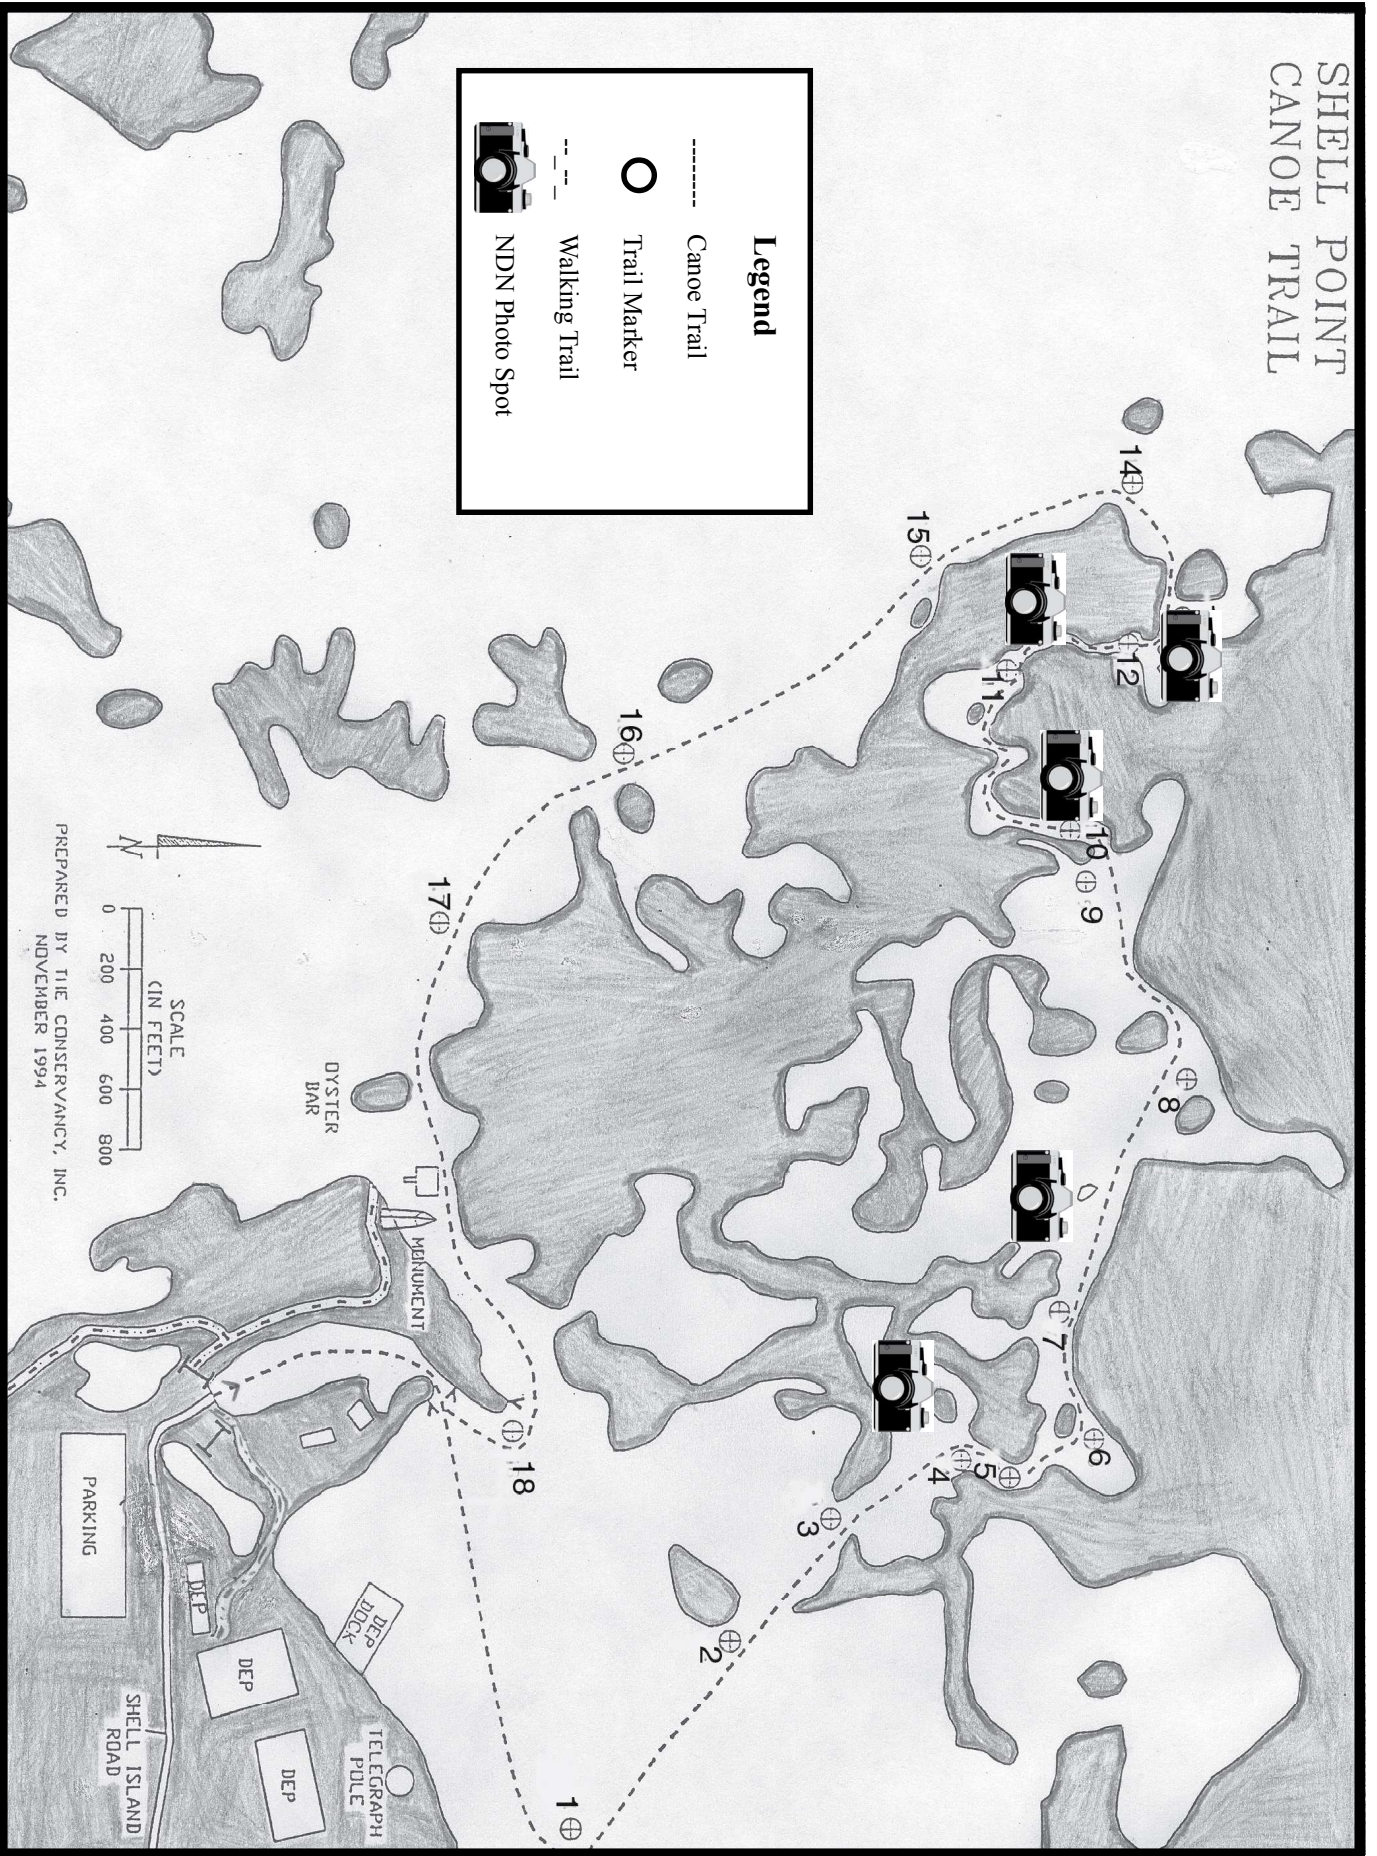

SHELL POINT CANOE TRAIL

Legend

- Canoe Trail
- Trail Marker
- - - - - Walking Trail
-  NDN Photo Spot

For photography enthusiasts: There are sure to be many photo opportunities along this trail, however, several "Photo Spots" have been designated and were sponsored by the Scripps Howard Foundation and the Naples Daily News. Watch the markers for the Photo Spot Logo, then point and shoot!